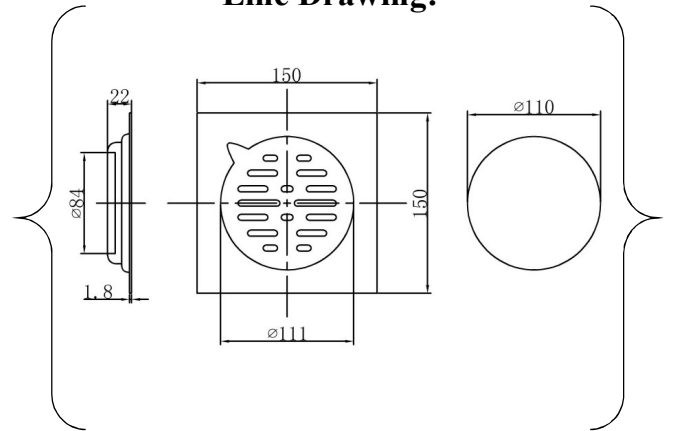

Technical Data Sheet

BATH ACCESSORIES (SERIES)

Code: BA-004

Product: 4" Floor Drain

BA-004
Matt Polished

Line Drawing:

Product Description:

* Stainless steel quality standard GB/T4237-2007.