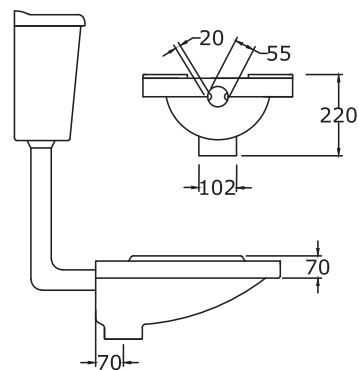

RITZ

\*All dimensions are in mm

55 cm Wash Basin with Full Pedestal

VICTORIA

60 cm Wash Basin with Full Pedestal

VIKING

\*All dimensions are in mm

Full Pedestal

CORNER WASH BASIN

45 cm Wash Basin with Full Pedestal

BELLA

\*All dimensions are in mm

29 cm Asian Pan

LEA

22 cm Asian Pan

NOVA

22 cm Asian Pan

RITZ

\*All dimensions are in mm

22 cm Asian Pan

NEO

18 cm Asian Pan

ORIANA

BELLA URINAL

\*All dimensions are in mm