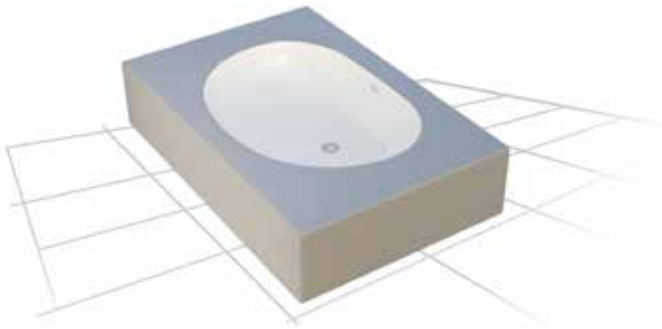

Wash Basin (Table Top)

NATHALIA