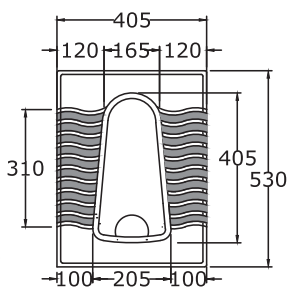

RITZ

\*All dimensions are in mm

55 cm Wash Basin with Full Pedestal

VICTORIA

60 cm Wash Basin with Full Pedestal

VIKING

\*All dimensions are in mm

Full Pedestal

CORNER WASH BASIN

45 cm Wash Basin with Full Pedestal

BELLA

\*All dimensions are in mm

29 cm Asian Pan

LEA

22 cm Asian Pan

NOVA

22 cm Asian Pan

RITZ

\*All dimensions are in mm

22 cm Asian Pan

NEO

18 cm Asian Pan

ORIANA

BELLA URINAL

\*All dimensions are in mm