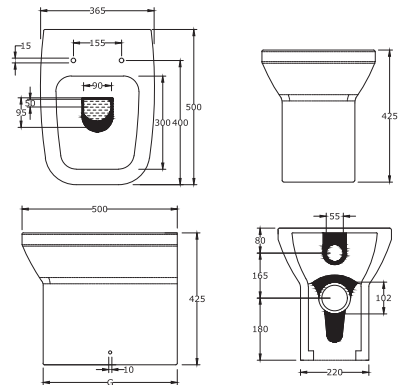

# SHELL BOWL DÉCOR

Wash Basin (Table Top)

Code: R02

\*All dimensions are in mm

TIMELESS  
COLLECTIONS

## THAMES Back to Wall Water Closet

\*All dimensions are in mm

## THAMES

60 cm Wash Basin (Table Top)

\*All dimensions are in mm

Wall Hung Water Closet

THAMES

Semi Counter Wash Basin

THAMES

\*All dimensions are in mm

BRIXIA

\*All dimensions are in mm

60 cm Wash Basin with Semi Pedestal

BRIXIA

Water Closet

BRIXIA

\*All dimensions are in mm

60 cm Wash Basin with Full Pedestal