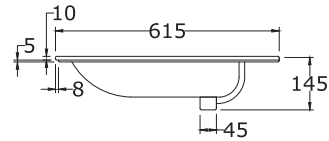

58 cm D Shape Wash Basin with Semi Pedestal

TOPAZ

\*All dimensions are in mm

60 cm Wash Basin (Counter Top)

THAMES

55 cm Wash Basin with Semi Pedestal

THAMES

40 cm Wash Basin with Semi Pedestal