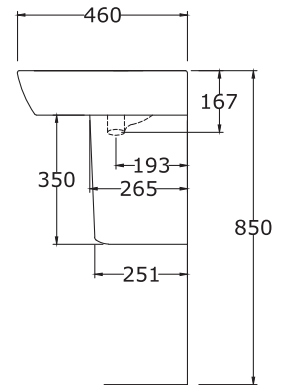

\*All dimensions are in mm

65 cm Square Wash Basin (Counter Top)

TOPAZ

\*All dimensions are in mm

65 cm D Shape Wash Basin with Semi Pedestal

TOPAZ

58 cm Square Wash Basin with Full Pedestal

TOPAZ

58 cm D Shape Wash Basin with Semi Pedestal

TOPAZ

\*All dimensions are in mm

60 cm Wash Basin (Counter Top)

THAMES

55 cm Wash Basin with Semi Pedestal

THAMES

40 cm Wash Basin with Semi Pedestal

\*All dimensions are in mm