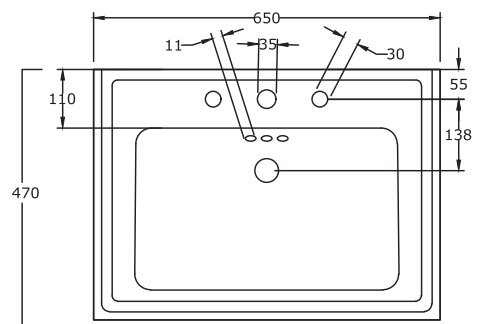

# NATHALIA

\*All dimensions are in mm

Wash Basin (Table Top)

LILY

65 cm Square Wash Basin with Full Pedestal

TOPAZ

58 cm D Shape (Table Top)

TOPAZ

\*All dimensions are in mm

65 cm Square Wash Basin (Counter Top)

TOPAZ

\*All dimensions are in mm

65 cm D Shape Wash Basin with Semi Pedestal

TOPAZ

58 cm Square Wash Basin with Full Pedestal

TOPAZ