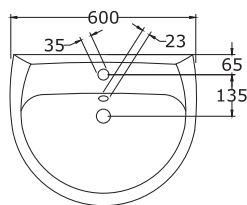

CC "P" Trap Water Closet

THAMES

60 cm Wash Basin with Semi Pedestal

THAMES

\*All dimensions are in mm

CC BTW "P" Trap Water Closet

THAMES

Wall Hung Water Closet

BRIXIA

\*All dimensions are in mm

60 cm Wash Basin with Semi Pedestal

BRIXIA

Water Closet

BRIXIA

\*All dimensions are in mm

60 cm Wash Basin with Full Pedestal

**BRIXIA**

"P" Trap Water Closet

**MARGO**

Water Closet

**MARGO**

\*All dimensions are in mm

55 cm Wash Basin with Full Pedestal

MARGO

Available Sizes: 50 cm, 55 cm

Water Closet

VALENTINA

60 cm Wash Basin with Full Pedestal

VALENTINA

\*All dimensions are in mm