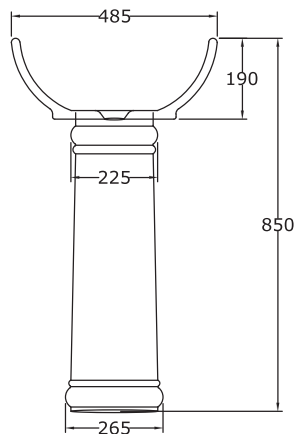

## LINEA Wash Basin (Table Top)

\*All dimensions are in mm

# ECO

60 cm Wash Basin with Full Pedestal

\*All dimensions are in mm

# REGAL

60 cm Wash Basin with Full Pedestal

\*All dimensions are in mm

# SUPER MOON

50 cm Wash Basin with Full Pedestal

\*All dimensions are in mm

DÉCOR  
SERIES