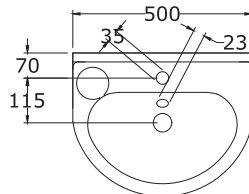

THAMES

\*All dimensions are in mm

SP Wash Basin with Full Pedestal

THAMES

50 cm Wash Basin with Full Pedestal

THAMES

45 cm Wash Basin with Full Pedestal

NEO

\*All dimensions are in mm

50 cm Wash Basin with Full Pedestal

NOVA

Available Sizes: 50 cm, 60 cm

50 cm Wash Basin with Full Pedestal

ORIANA

Available Sizes: 50 cm, 60 cm

50 cm Wash Basin with Full Pedestal

RITZ

\*All dimensions are in mm

55 cm Wash Basin with Full Pedestal

VICTORIA

60 cm Wash Basin with Full Pedestal

VIKING

\*All dimensions are in mm

Full Pedestal