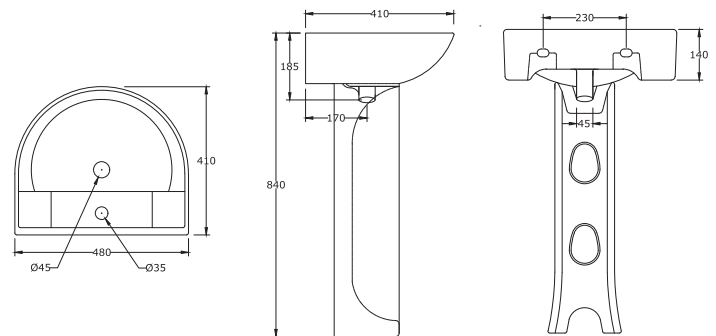

\*All dimensions are in mm

50 cm Wash Basin with Full Pedestal

NOVA

Available Sizes: 50 cm, 60 cm

50 cm Wash Basin with Full Pedestal

ORIANA

Available Sizes: 50 cm, 60 cm

50 cm Wash Basin with Full Pedestal

RITZ

\*All dimensions are in mm

55 cm Wash Basin with Full Pedestal

VICTORIA

60 cm Wash Basin with Full Pedestal

VIKING

\*All dimensions are in mm

Full Pedestal

CORNER WASH BASIN

45 cm Wash Basin with Full Pedestal

BELLA

\*All dimensions are in mm

29 cm Asian Pan

LEA

22 cm Asian Pan

NOVA

\*All dimensions are in mm