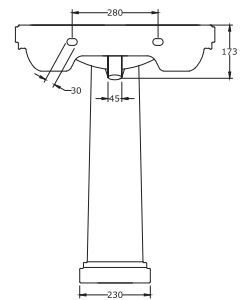

# NATHALIA

\*All dimensions are in mm

Wash Basin (Table Top)

LILY

65 cm Square Wash Basin with Full Pedestal

TOPAZ

58 cm D Shape (Table Top)

TOPAZ

\*All dimensions are in mm

65 cm Square Wash Basin (Counter Top)

TOPAZ

\*All dimensions are in mm

65 cm D Shape Wash Basin with Semi Pedestal

TOPAZ

58 cm Square Wash Basin with Full Pedestal

TOPAZ

58 cm D Shape Wash Basin with Semi Pedestal

TOPAZ

\*All dimensions are in mm

60 cm Wash Basin (Counter Top)

THAMES

55 cm Wash Basin with Semi Pedestal

THAMES

40 cm Wash Basin with Semi Pedestal