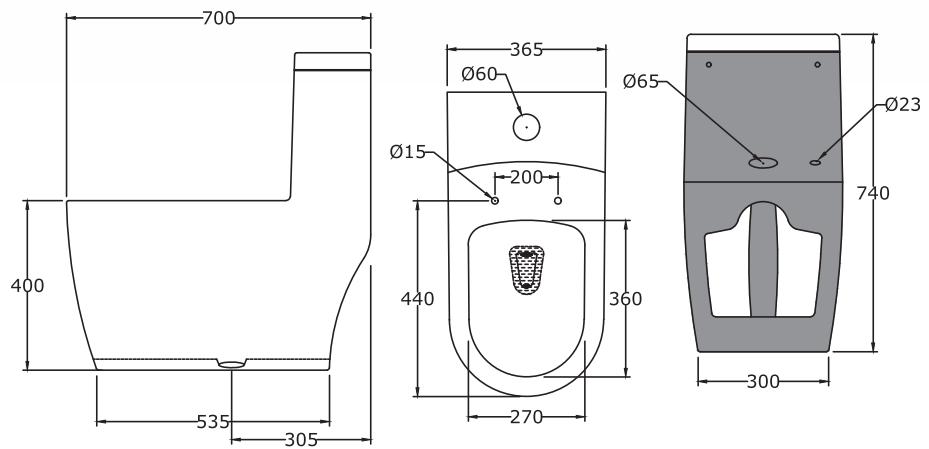

VOLGA

Single Piece Water Closet

*All dimensions are in mm