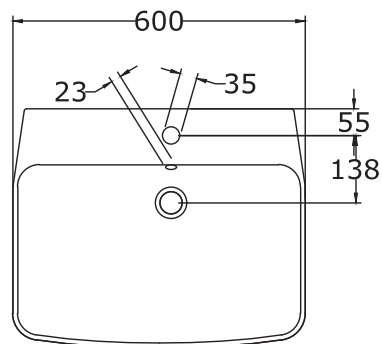

## THAMES Back to Wall Water Closet

\*All dimensions are in mm

## THAMES

60 cm Wash Basin (Table Top)

\*All dimensions are in mm

Wall Hung Water Closet

THAMES

Semi Counter Wash Basin

THAMES

\*All dimensions are in mm

BRIXIA

\*All dimensions are in mm

60 cm Wash Basin with Semi Pedestal

BRIXIA

Water Closet

BRIXIA

\*All dimensions are in mm

60 cm Wash Basin with Full Pedestal