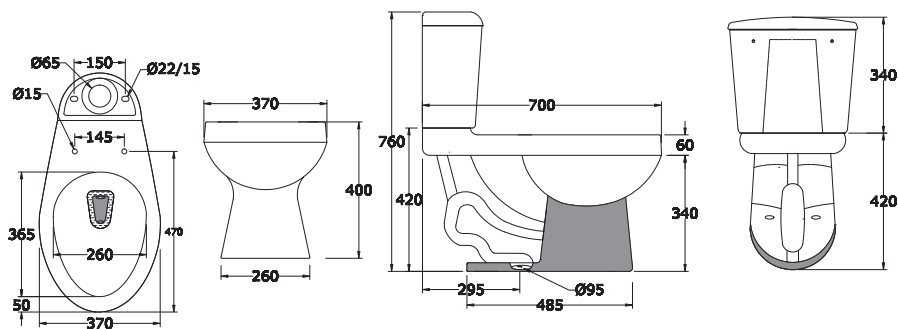

# DANUBE

Single Piece Water Closet

\*All dimensions are in mm

# NEO

Water Closet

\*All dimensions are in mm

# ECO

60 cm Wash Basin with Full Pedestal

\*All dimensions are in mm

LEA

50 cm Wash Basin with Full Pedestal

\*All dimensions are in mm