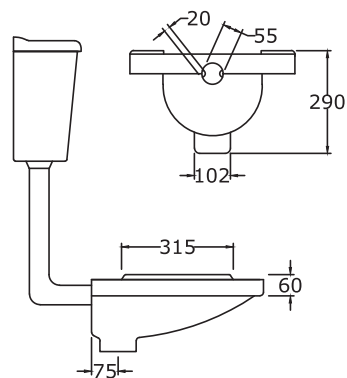

\*All dimensions are in mm

50 cm Wash Basin with Full Pedestal

NOVA

Available Sizes: 50 cm, 60 cm

50 cm Wash Basin with Full Pedestal

ORIANA

Available Sizes: 50 cm, 60 cm

50 cm Wash Basin with Full Pedestal

RITZ

\*All dimensions are in mm

55 cm Wash Basin with Full Pedestal

VICTORIA

60 cm Wash Basin with Full Pedestal

VIKING

\*All dimensions are in mm

Full Pedestal

CORNER WASH BASIN

45 cm Wash Basin with Full Pedestal

BELLA

\*All dimensions are in mm

29 cm Asian Pan

LEA

22 cm Asian Pan

NOVA

\*All dimensions are in mm