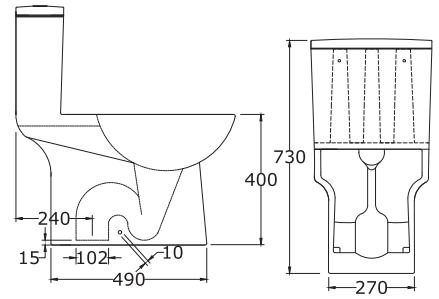

\*All dimensions are in mm

Water Closet

LEA

50 cm Wash Basin with Full Pedestal

LEA

\*All dimensions are in mm

LEA  
"P" Trap Water Closet

\*All dimensions are in mm

LEA

50 cm Wash Basin with Full Pedestal

\*All dimensions are in mm

# VOLGA

Single Piece Water Closet

\*All dimensions are in mm

Single Piece Water Closet

MOON STONE

Water Closet

BALENO

\*All dimensions are in mm

Wash Basin (Table Top)

QUORA

\*All dimensions are in mm

Wash Basin (Table Top)