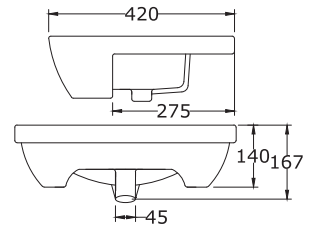

## THAMES

60 cm Wash Basin (Table Top)

\*All dimensions are in mm

Wall Hung Water Closet

THAMES

Semi Counter Wash Basin

THAMES

\*All dimensions are in mm

BRIXIA

\*All dimensions are in mm

60 cm Wash Basin with Semi Pedestal

BRIXIA

Water Closet

BRIXIA

\*All dimensions are in mm

60 cm Wash Basin with Full Pedestal