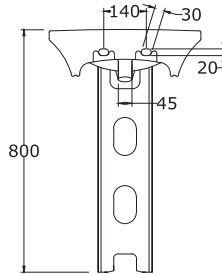

BRIXIA

\*All dimensions are in mm

60 cm Wash Basin with Semi Pedestal

BRIXIA

Water Closet

BRIXIA

\*All dimensions are in mm

60 cm Wash Basin with Full Pedestal

Available Sizes: 50 cm, 55 cm

Water Closet

VALENTINA

60 cm Wash Basin with Full Pedestal

VALENTINA

\*All dimensions are in mm

## GRACELIA

Water Closet

\*All dimensions are in mm

## GRACELIA

50 cm Wash Basin with Full Pedestal

\*All dimensions are in mm