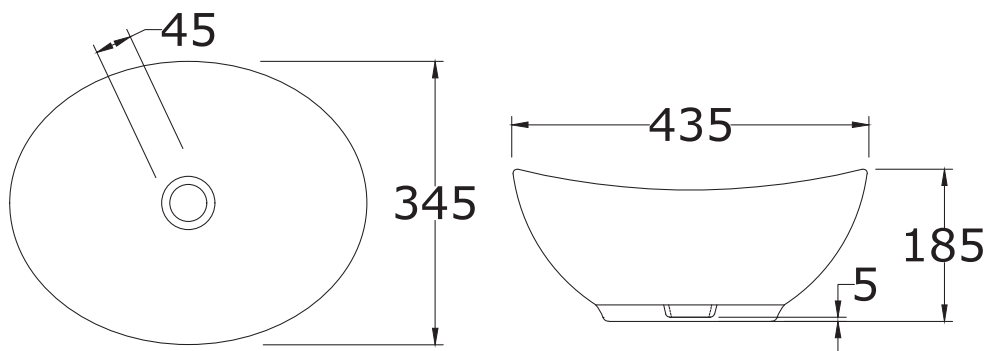

SHELL BOWL DÉCOR

Wash Basin (Table Top)

Code: R02

*All dimensions are in mm