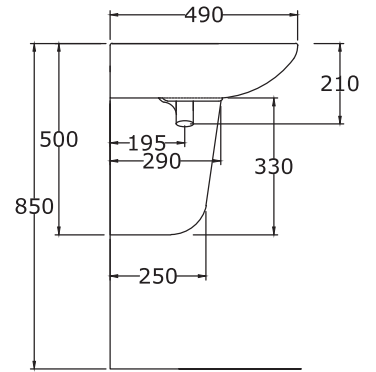

## THAMES

60 cm Wash Basin (Table Top)

\*All dimensions are in mm

Wall Hung Water Closet

THAMES

Semi Counter Wash Basin

THAMES

\*All dimensions are in mm

CC "P" Trap Water Closet

THAMES

60 cm Wash Basin with Semi Pedestal

THAMES

\*All dimensions are in mm

CC BTW "P" Trap Water Closet

THAMES

Wall Hung Water Closet

BRIXIA

\*All dimensions are in mm

60 cm Wash Basin with Semi Pedestal

BRIXIA

Water Closet

BRIXIA

\*All dimensions are in mm

60 cm Wash Basin with Full Pedestal

**BRIXIA**

"P" Trap Water Closet

**MARGO**

Water Closet

**MARGO**

\*All dimensions are in mm

55 cm Wash Basin with Full Pedestal

MARGO