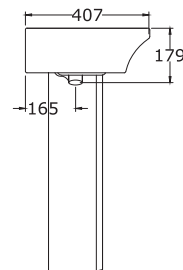

BRIXIA

\*All dimensions are in mm

60 cm Wash Basin with Semi Pedestal

BRIXIA

Water Closet

BRIXIA

\*All dimensions are in mm

60 cm Wash Basin with Full Pedestal

Available Sizes: 50 cm, 55 cm

Water Closet

VALENTINA

60 cm Wash Basin with Full Pedestal

VALENTINA

\*All dimensions are in mm

## GRACELIA

Water Closet

\*All dimensions are in mm

## GRACELIA

50 cm Wash Basin with Full Pedestal

\*All dimensions are in mm