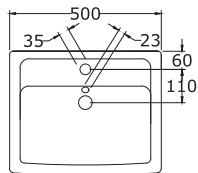

BRIXIA

\*All dimensions are in mm

60 cm Wash Basin with Semi Pedestal

BRIXIA

Water Closet

BRIXIA

\*All dimensions are in mm

60 cm Wash Basin with Full Pedestal

**BRIXIA**

"P" Trap Water Closet

**MARGO**

Water Closet

**MARGO**

\*All dimensions are in mm

55 cm Wash Basin with Full Pedestal

MARGO

Available Sizes: 50 cm, 55 cm

Water Closet

VALENTINA

60 cm Wash Basin with Full Pedestal

VALENTINA

\*All dimensions are in mm

## GRACELIA

50 cm Wash Basin with Full Pedestal

\*All dimensions are in mm