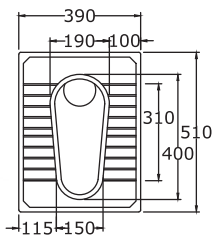

RITZ

\*All dimensions are in mm

55 cm Wash Basin with Full Pedestal

VICTORIA

60 cm Wash Basin with Full Pedestal

VIKING

\*All dimensions are in mm

Full Pedestal

CORNER WASH BASIN

45 cm Wash Basin with Full Pedestal

BELLA

\*All dimensions are in mm

29 cm Asian Pan

LEA

22 cm Asian Pan

NOVA

22 cm Asian Pan

RITZ

\*All dimensions are in mm

22 cm Asian Pan

NEO

18 cm Asian Pan

ORIANA

BELLA URINAL

\*All dimensions are in mm