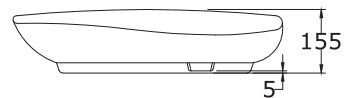

# VOLGA

Single Piece Water Closet

\*All dimensions are in mm

Single Piece Water Closet

MOON STONE

Water Closet

BALENO

\*All dimensions are in mm

Wash Basin (Table Top)

QUORA

\*All dimensions are in mm

Wash Basin (Table Top)