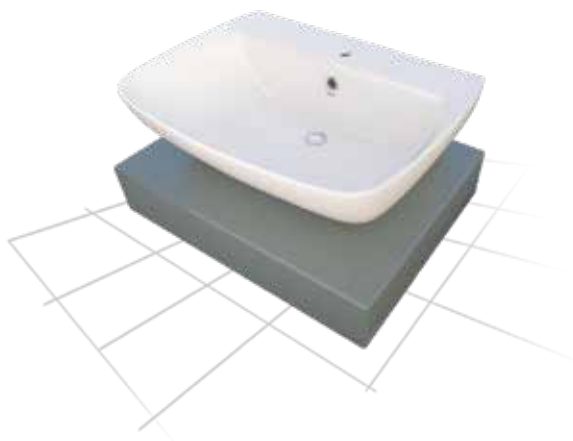

# SHELL BOWL DÉCOR

Wash Basin (Table Top)

Code: R02

\*All dimensions are in mm

TIMELESS  
COLLECTIONS

## THAMES Back to Wall Water Closet

\*All dimensions are in mm

## THAMES

60 cm Wash Basin (Table Top)

\*All dimensions are in mm

Wall Hung Water Closet

THAMES

Semi Counter Wash Basin

THAMES

\*All dimensions are in mm