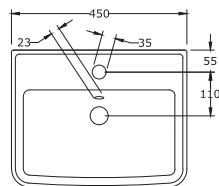

58 cm D Shape Wash Basin with Semi Pedestal

TOPAZ

\*All dimensions are in mm

60 cm Wash Basin (Counter Top)

THAMES

55 cm Wash Basin with Semi Pedestal

THAMES

40 cm Wash Basin with Semi Pedestal

THAMES

\*All dimensions are in mm

SP Wash Basin with Full Pedestal

THAMES

50 cm Wash Basin with Full Pedestal

THAMES

45 cm Wash Basin with Full Pedestal

NEO

\*All dimensions are in mm

50 cm Wash Basin with Full Pedestal

NOVA

Available Sizes: 50 cm, 60 cm

50 cm Wash Basin with Full Pedestal

ORIANA

Available Sizes: 50 cm, 60 cm

50 cm Wash Basin with Full Pedestal

RITZ

\*All dimensions are in mm

55 cm Wash Basin with Full Pedestal

VICTORIA

60 cm Wash Basin with Full Pedestal

VIKING

\*All dimensions are in mm

Full Pedestal