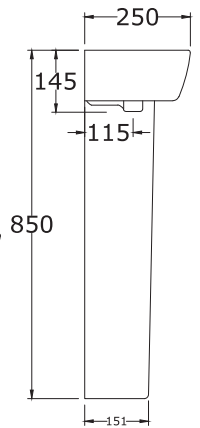

THAMES

50 cm Wash Basin with Full Pedestal

THAMES