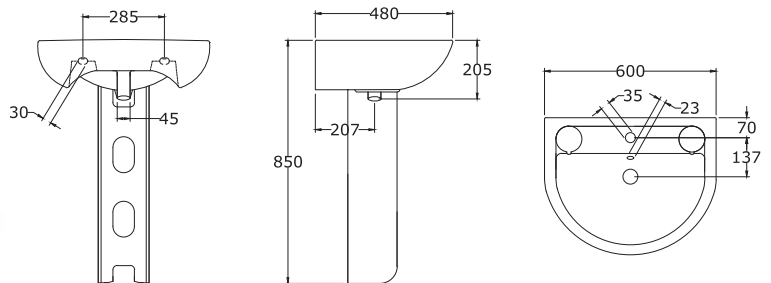

BRIXIA

\*All dimensions are in mm

60 cm Wash Basin with Semi Pedestal

BRIXIA

Water Closet

BRIXIA

\*All dimensions are in mm

60 cm Wash Basin with Full Pedestal

**BRIXIA**

"P" Trap Water Closet

**MARGO**

Water Closet

**MARGO**

\*All dimensions are in mm

55 cm Wash Basin with Full Pedestal

MARGO

Available Sizes: 50 cm, 55 cm

Water Closet

VALENTINA

60 cm Wash Basin with Full Pedestal

VALENTINA

\*All dimensions are in mm

## GRACELIA

50 cm Wash Basin with Full Pedestal

\*All dimensions are in mm