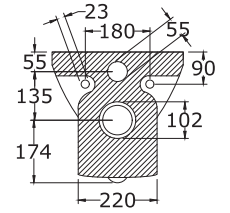

## THAMES

60 cm Wash Basin (Table Top)

\*All dimensions are in mm

Wall Hung Water Closet

THAMES

Semi Counter Wash Basin

THAMES

\*All dimensions are in mm

CC "P" Trap Water Closet

THAMES

60 cm Wash Basin with Semi Pedestal

THAMES

\*All dimensions are in mm

CC BTW "P" Trap Water Closet

THAMES

Wall Hung Water Closet

BRIXIA

\*All dimensions are in mm

60 cm Wash Basin with Semi Pedestal

BRIXIA

Water Closet

BRIXIA

\*All dimensions are in mm

60 cm Wash Basin with Full Pedestal

**BRIXIA**

"P" Trap Water Closet

**MARGO**

Water Closet

**MARGO**

\*All dimensions are in mm

55 cm Wash Basin with Full Pedestal

MARGO