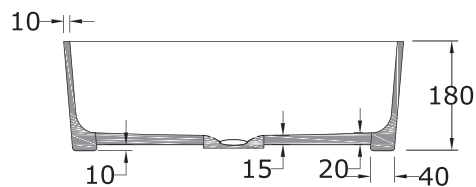

SMART DÉCOR

Wash Basin (Table Top)
Code: R01

*All dimensions are in mm