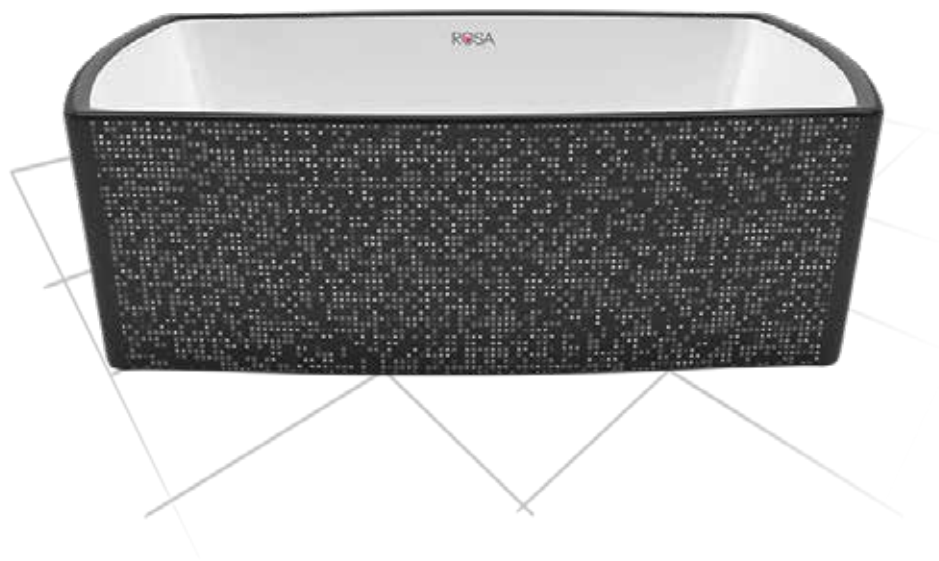

SMART DÉCOR

Wash Basin (Table Top)
Code: R01

*All dimensions are in mm