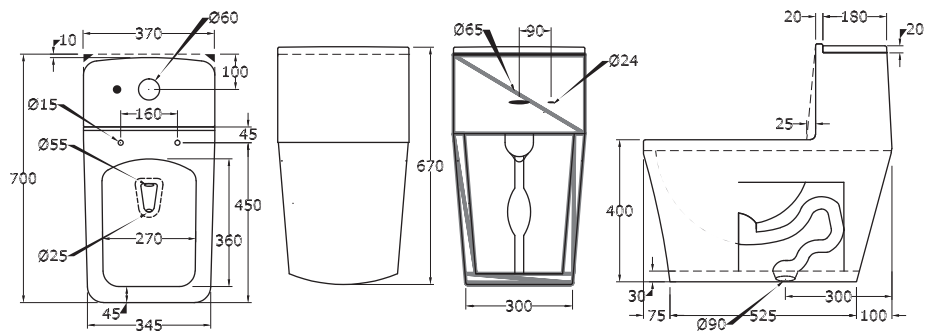

DANUBE

Single Piece Water Closet

*All dimensions are in mm