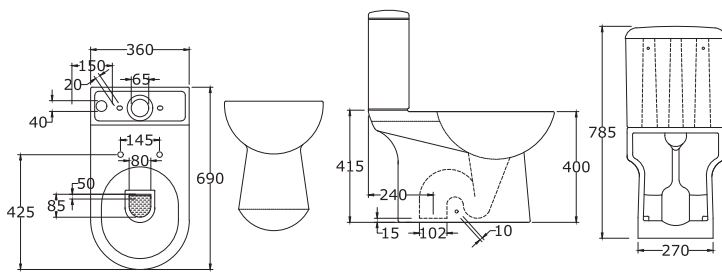

Available Sizes: 50 cm, 55 cm

Water Closet

VALENTINA

60 cm Wash Basin with Full Pedestal

VALENTINA

\*All dimensions are in mm

## GRACELIA

50 cm Wash Basin with Full Pedestal

\*All dimensions are in mm

## FIONA Water Closet

\*All dimensions are in mm

## FIONA

55 cm Wash Basin with Full Pedestal

\*All dimensions are in mm

Water Closet

MARINA

60 cm Wash Basin with Full Pedestal

MARINA

Available Sizes: 50 cm, 60 cm