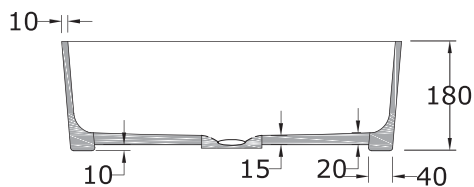

# SMART

Wash Basin (Table Top)

\*All dimensions are in mm