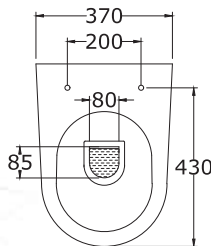

## THAMES

60 cm Wash Basin (Table Top)

\*All dimensions are in mm

Wall Hung Water Closet

THAMES

Semi Counter Wash Basin

THAMES

\*All dimensions are in mm

CC "P" Trap Water Closet

THAMES

60 cm Wash Basin with Semi Pedestal

THAMES

\*All dimensions are in mm

CC BTW "P" Trap Water Closet

THAMES

Wall Hung Water Closet

BRIXIA

\*All dimensions are in mm

60 cm Wash Basin with Semi Pedestal

BRIXIA

Water Closet

BRIXIA

\*All dimensions are in mm

60 cm Wash Basin with Full Pedestal

**BRIXIA**

"P" Trap Water Closet

**MARGO**

Water Closet

**MARGO**

\*All dimensions are in mm

55 cm Wash Basin with Full Pedestal

MARGO