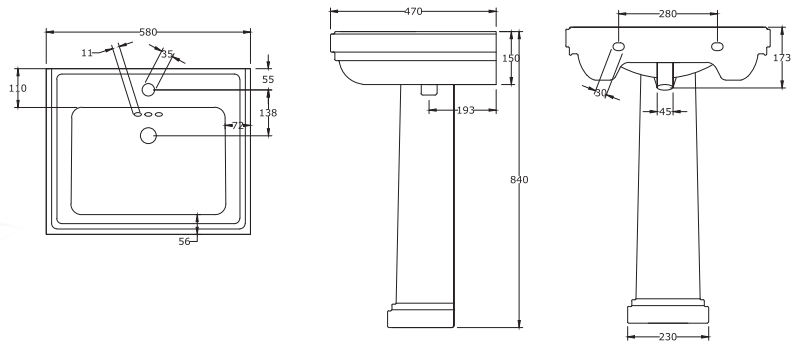

# NATHALIA

\*All dimensions are in mm

Wash Basin (Table Top)

LILY

65 cm Square Wash Basin with Full Pedestal

TOPAZ

58 cm D Shape (Table Top)

TOPAZ

\*All dimensions are in mm

65 cm Square Wash Basin (Counter Top)

TOPAZ

\*All dimensions are in mm

65 cm D Shape Wash Basin with Semi Pedestal

TOPAZ

58 cm Square Wash Basin with Full Pedestal

TOPAZ

58 cm D Shape Wash Basin with Semi Pedestal

TOPAZ

\*All dimensions are in mm

60 cm Wash Basin (Counter Top)

THAMES

55 cm Wash Basin with Semi Pedestal

THAMES

40 cm Wash Basin with Semi Pedestal