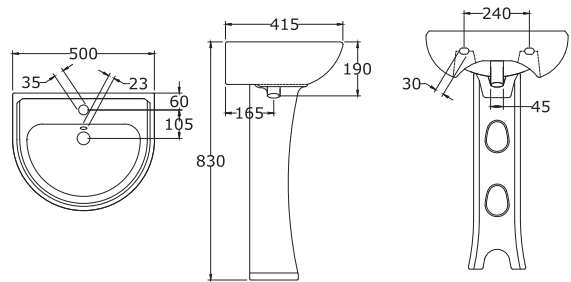

## GRACELIA

50 cm Wash Basin with Full Pedestal

\*All dimensions are in mm

## FIONA

55 cm Wash Basin with Full Pedestal

\*All dimensions are in mm

Water Closet

MARINA

60 cm Wash Basin with Full Pedestal

MARINA

Available Sizes: 50 cm, 60 cm

\*All dimensions are in mm

Water Closet

LEA

50 cm Wash Basin with Full Pedestal

LEA

\*All dimensions are in mm

LEA  
"P" Trap Water Closet

\*All dimensions are in mm

LEA

50 cm Wash Basin with Full Pedestal

\*All dimensions are in mm