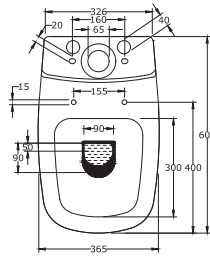

## THAMES

60 cm Wash Basin (Table Top)

\*All dimensions are in mm

Wall Hung Water Closet

THAMES

Semi Counter Wash Basin

THAMES

\*All dimensions are in mm

CC "P" Trap Water Closet

THAMES

60 cm Wash Basin with Semi Pedestal

THAMES

\*All dimensions are in mm

CC BTW "P" Trap Water Closet

THAMES

Wall Hung Water Closet

BRIXIA

\*All dimensions are in mm

60 cm Wash Basin with Semi Pedestal

BRIXIA

Water Closet

BRIXIA

\*All dimensions are in mm

60 cm Wash Basin with Full Pedestal

**BRIXIA**

"P" Trap Water Closet

**MARGO**

Water Closet

**MARGO**

\*All dimensions are in mm

55 cm Wash Basin with Full Pedestal

MARGO