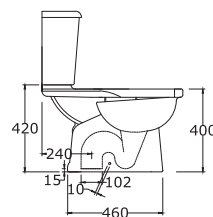

BRIXIA

\*All dimensions are in mm

60 cm Wash Basin with Semi Pedestal

BRIXIA

Water Closet

BRIXIA

\*All dimensions are in mm

60 cm Wash Basin with Full Pedestal

**BRIXIA**

"P" Trap Water Closet

**MARGO**

Water Closet

**MARGO**

\*All dimensions are in mm

55 cm Wash Basin with Full Pedestal

MARGO

Available Sizes: 50 cm, 55 cm

Water Closet

VALENTINA

60 cm Wash Basin with Full Pedestal

VALENTINA

\*All dimensions are in mm

## GRACELIA

50 cm Wash Basin with Full Pedestal

\*All dimensions are in mm