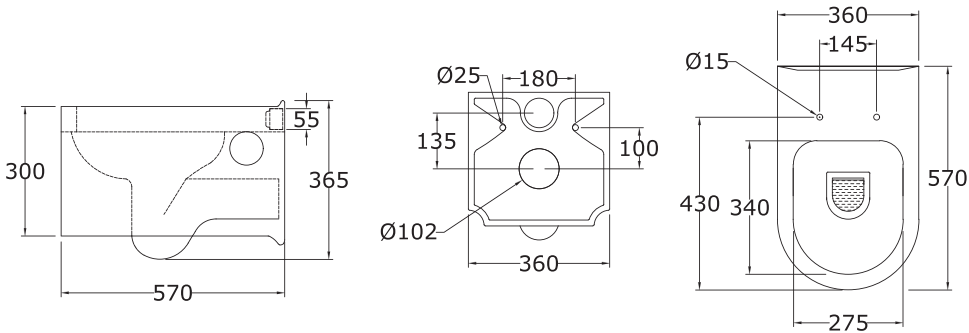

BONITA

Wall Hung Water Closet

*All dimensions are in mm