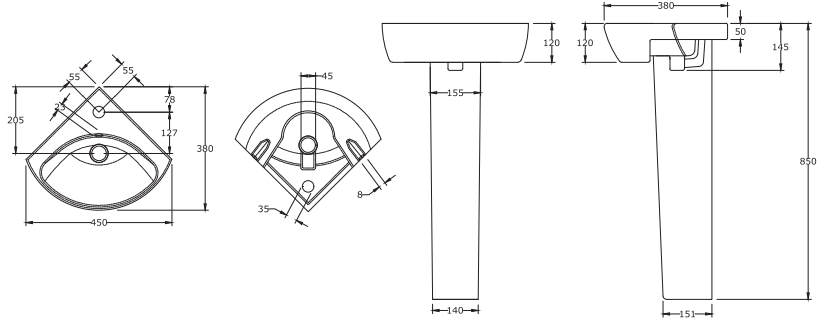

\*All dimensions are in mm

50 cm Wash Basin with Full Pedestal

NOVA

Available Sizes: 50 cm, 60 cm

50 cm Wash Basin with Full Pedestal

ORIANA

Available Sizes: 50 cm, 60 cm

50 cm Wash Basin with Full Pedestal

RITZ

\*All dimensions are in mm

55 cm Wash Basin with Full Pedestal

VICTORIA

60 cm Wash Basin with Full Pedestal

VIKING

\*All dimensions are in mm

Full Pedestal

CORNER WASH BASIN

45 cm Wash Basin with Full Pedestal

BELLA

\*All dimensions are in mm

29 cm Asian Pan

LEA

22 cm Asian Pan

NOVA