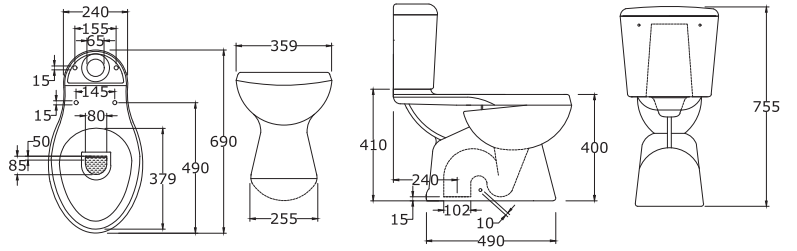

## FIONA Water Closet

\*All dimensions are in mm

## FIONA

55 cm Wash Basin with Full Pedestal

\*All dimensions are in mm

Water Closet

MARINA

60 cm Wash Basin with Full Pedestal

MARINA

Available Sizes: 50 cm, 60 cm

\*All dimensions are in mm

Water Closet

LEA

50 cm Wash Basin with Full Pedestal

LEA

\*All dimensions are in mm

LEA  
"P" Trap Water Closet

\*All dimensions are in mm

LEA

50 cm Wash Basin with Full Pedestal

\*All dimensions are in mm