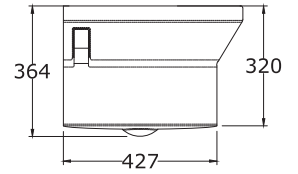

## THAMES

60 cm Wash Basin (Table Top)

\*All dimensions are in mm

Wall Hung Water Closet

THAMES

Semi Counter Wash Basin

THAMES

\*All dimensions are in mm

BRIXIA

\*All dimensions are in mm

60 cm Wash Basin with Semi Pedestal

BRIXIA

Water Closet

BRIXIA

\*All dimensions are in mm

60 cm Wash Basin with Full Pedestal