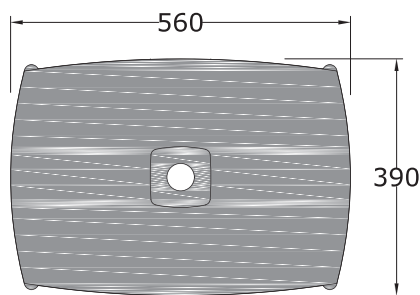

SMART DÉCOR

Wash Basin (Table Top)
Code: R01

*All dimensions are in mm