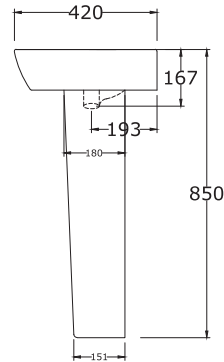

58 cm D Shape Wash Basin with Semi Pedestal

TOPAZ

\*All dimensions are in mm

60 cm Wash Basin (Counter Top)

THAMES

55 cm Wash Basin with Semi Pedestal

THAMES

40 cm Wash Basin with Semi Pedestal

THAMES

\*All dimensions are in mm

SP Wash Basin with Full Pedestal

THAMES

50 cm Wash Basin with Full Pedestal

THAMES

45 cm Wash Basin with Full Pedestal

NEO

\*All dimensions are in mm

50 cm Wash Basin with Full Pedestal

NOVA

Available Sizes: 50 cm, 60 cm

50 cm Wash Basin with Full Pedestal

ORIANA

Available Sizes: 50 cm, 60 cm

50 cm Wash Basin with Full Pedestal

RITZ

\*All dimensions are in mm

55 cm Wash Basin with Full Pedestal

VICTORIA

60 cm Wash Basin with Full Pedestal

VIKING

\*All dimensions are in mm

Full Pedestal