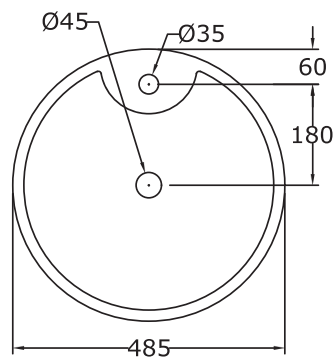

SUPER MOON DÉCOR

Wash Basin (Table Top)

Code: R04

*All dimensions are in mm