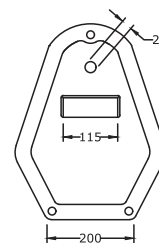

RITZ

\*All dimensions are in mm

55 cm Wash Basin with Full Pedestal

VICTORIA

60 cm Wash Basin with Full Pedestal

VIKING

\*All dimensions are in mm

Full Pedestal

CORNER WASH BASIN

45 cm Wash Basin with Full Pedestal

BELLA

\*All dimensions are in mm

29 cm Asian Pan

LEA

22 cm Asian Pan

NOVA

22 cm Asian Pan

RITZ

\*All dimensions are in mm

22 cm Asian Pan

NEO

18 cm Asian Pan

ORIANA

BELLA URINAL

\*All dimensions are in mm