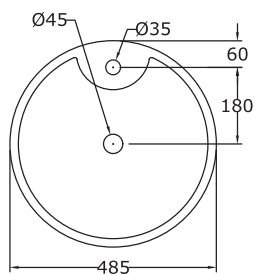

## LINEA Wash Basin (Table Top)

\*All dimensions are in mm

# REGAL

60 cm Wash Basin with Full Pedestal

\*All dimensions are in mm

# SUPER MOON

50 cm Wash Basin with Full Pedestal

\*All dimensions are in mm

DÉCOR  
SERIES