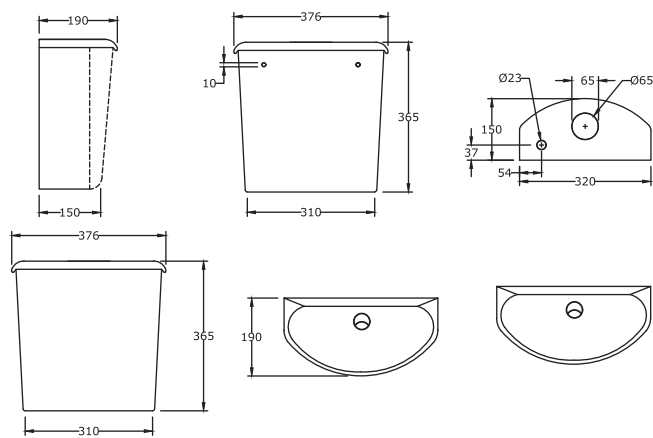

ASIAN PAN WATER TANK

*All dimensions are in mm