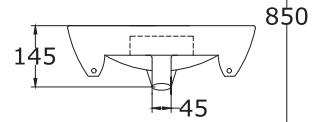

\*All dimensions are in mm

65 cm Square Wash Basin (Counter Top)

TOPAZ

\*All dimensions are in mm

65 cm D Shape Wash Basin with Semi Pedestal

TOPAZ

58 cm Square Wash Basin with Full Pedestal

TOPAZ

58 cm D Shape Wash Basin with Semi Pedestal

TOPAZ

\*All dimensions are in mm

60 cm Wash Basin (Counter Top)

THAMES

55 cm Wash Basin with Semi Pedestal

THAMES

40 cm Wash Basin with Semi Pedestal

THAMES

\*All dimensions are in mm

SP Wash Basin with Full Pedestal

THAMES

50 cm Wash Basin with Full Pedestal

THAMES

45 cm Wash Basin with Full Pedestal

NEO