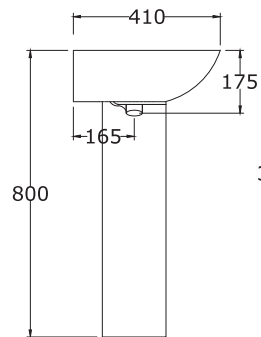

\*All dimensions are in mm

50 cm Wash Basin with Full Pedestal

NOVA

Available Sizes: 50 cm, 60 cm

50 cm Wash Basin with Full Pedestal

ORIANA

Available Sizes: 50 cm, 60 cm

50 cm Wash Basin with Full Pedestal

RITZ

\*All dimensions are in mm

55 cm Wash Basin with Full Pedestal

VICTORIA

60 cm Wash Basin with Full Pedestal

VIKING

\*All dimensions are in mm

Full Pedestal

CORNER WASH BASIN

45 cm Wash Basin with Full Pedestal

BELLA

\*All dimensions are in mm

29 cm Asian Pan

LEA

22 cm Asian Pan

NOVA

\*All dimensions are in mm