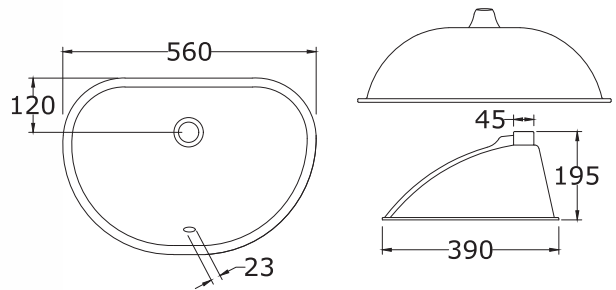

Wash Basin (Table Top)

NATHALIA