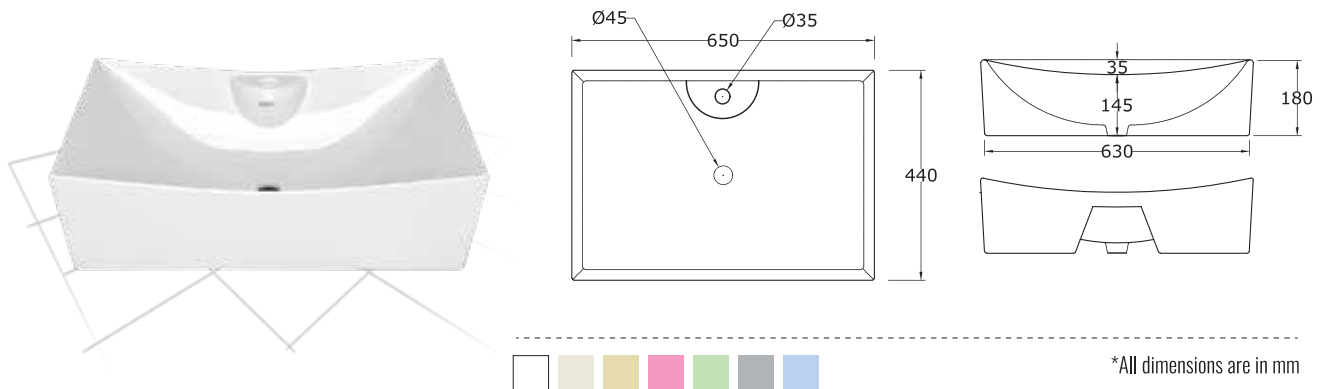

# SMART

Wash Basin (Table Top)

\*All dimensions are in mm

## MARVEL Wash Basin (Table Top)

\*All dimensions are in mm