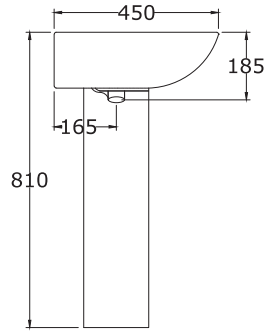

58 cm D Shape Wash Basin with Semi Pedestal

TOPAZ

\*All dimensions are in mm

60 cm Wash Basin (Counter Top)

THAMES

55 cm Wash Basin with Semi Pedestal

THAMES

40 cm Wash Basin with Semi Pedestal

THAMES

\*All dimensions are in mm

SP Wash Basin with Full Pedestal

THAMES

50 cm Wash Basin with Full Pedestal

THAMES

45 cm Wash Basin with Full Pedestal

NEO

\*All dimensions are in mm

50 cm Wash Basin with Full Pedestal

NOVA

Available Sizes: 50 cm, 60 cm

50 cm Wash Basin with Full Pedestal

ORIANA

Available Sizes: 50 cm, 60 cm

50 cm Wash Basin with Full Pedestal

RITZ

\*All dimensions are in mm

55 cm Wash Basin with Full Pedestal

VICTORIA

60 cm Wash Basin with Full Pedestal

VIKING

\*All dimensions are in mm

Full Pedestal