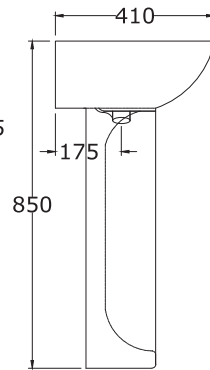

58 cm D Shape Wash Basin with Semi Pedestal

TOPAZ

\*All dimensions are in mm

60 cm Wash Basin (Counter Top)

THAMES

55 cm Wash Basin with Semi Pedestal

THAMES

40 cm Wash Basin with Semi Pedestal

\*All dimensions are in mm

50 cm Wash Basin with Full Pedestal

NOVA

Available Sizes: 50 cm, 60 cm

50 cm Wash Basin with Full Pedestal

ORIANA

Available Sizes: 50 cm, 60 cm

50 cm Wash Basin with Full Pedestal

RITZ

\*All dimensions are in mm

55 cm Wash Basin with Full Pedestal

VICTORIA

60 cm Wash Basin with Full Pedestal

VIKING

\*All dimensions are in mm

Full Pedestal

\*All dimensions are in mm