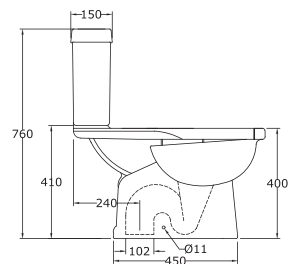

\*All dimensions are in mm

Water Closet

LEA

50 cm Wash Basin with Full Pedestal

LEA

\*All dimensions are in mm

LEA  
"P" Trap Water Closet

\*All dimensions are in mm

LEA

50 cm Wash Basin with Full Pedestal

\*All dimensions are in mm

# VOLGA

Single Piece Water Closet

\*All dimensions are in mm

Single Piece Water Closet

MOON STONE

Water Closet

BALENO

\*All dimensions are in mm

Wash Basin (Table Top)

QUORA

\*All dimensions are in mm

Wash Basin (Table Top)