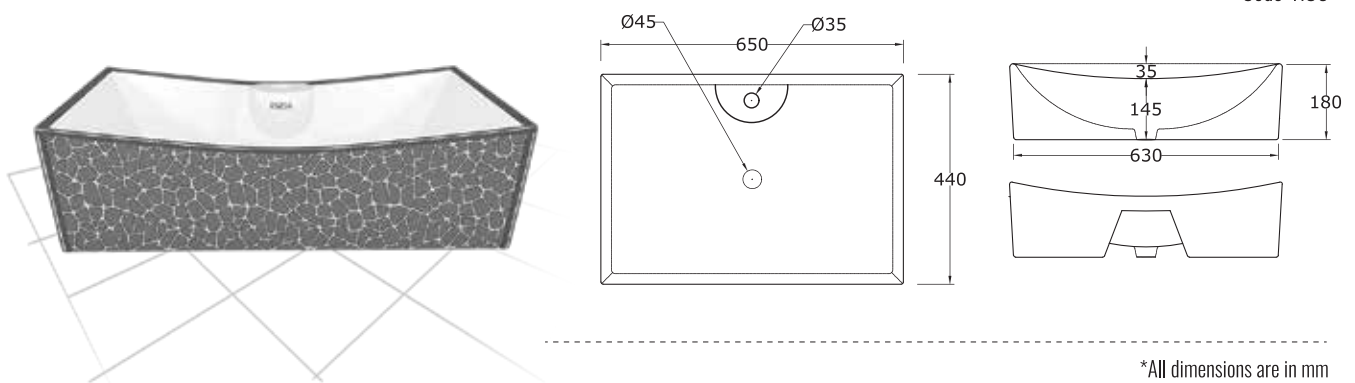

*All dimensions are in mm