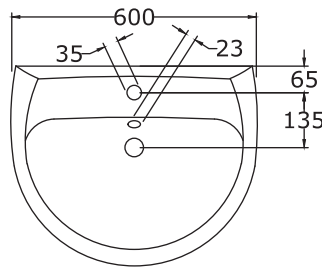

## THAMES

60 cm Wash Basin (Table Top)

\*All dimensions are in mm

Wall Hung Water Closet

THAMES

Semi Counter Wash Basin

THAMES

\*All dimensions are in mm

CC "P" Trap Water Closet

THAMES

60 cm Wash Basin with Semi Pedestal

THAMES

\*All dimensions are in mm

CC BTW "P" Trap Water Closet

THAMES

Wall Hung Water Closet

BRIXIA

\*All dimensions are in mm

60 cm Wash Basin with Semi Pedestal

BRIXIA

Water Closet

BRIXIA

\*All dimensions are in mm

60 cm Wash Basin with Full Pedestal

**BRIXIA**

"P" Trap Water Closet

**MARGO**

Water Closet

**MARGO**

\*All dimensions are in mm

55 cm Wash Basin with Full Pedestal

MARGO