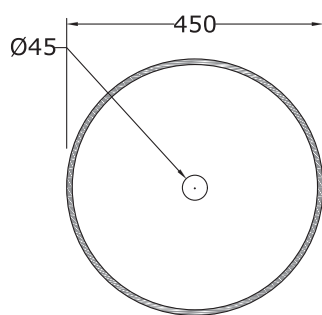

*All dimensions are in mm