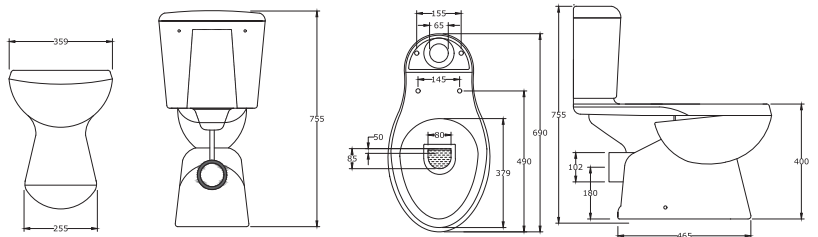

## FIONA Water Closet

\*All dimensions are in mm

## FIONA

55 cm Wash Basin with Full Pedestal

\*All dimensions are in mm

Water Closet

MARINA

60 cm Wash Basin with Full Pedestal

MARINA

Available Sizes: 50 cm, 60 cm

\*All dimensions are in mm

Water Closet

LEA

50 cm Wash Basin with Full Pedestal

LEA

\*All dimensions are in mm

LEA  
"P" Trap Water Closet

\*All dimensions are in mm

LEA

50 cm Wash Basin with Full Pedestal

\*All dimensions are in mm