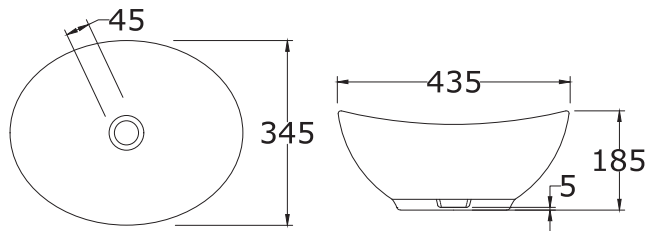

Wash Basin (Table Top)

SHELL BOWL

Wash Basin (Table Top)

MOON