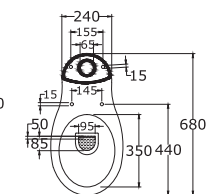

BRIXIA

\*All dimensions are in mm

60 cm Wash Basin with Semi Pedestal

BRIXIA

Water Closet

BRIXIA

\*All dimensions are in mm

60 cm Wash Basin with Full Pedestal

**BRIXIA**

"P" Trap Water Closet

**MARGO**

Water Closet

**MARGO**

\*All dimensions are in mm

55 cm Wash Basin with Full Pedestal

MARGO

Available Sizes: 50 cm, 55 cm

Water Closet

VALENTINA

60 cm Wash Basin with Full Pedestal

VALENTINA

\*All dimensions are in mm