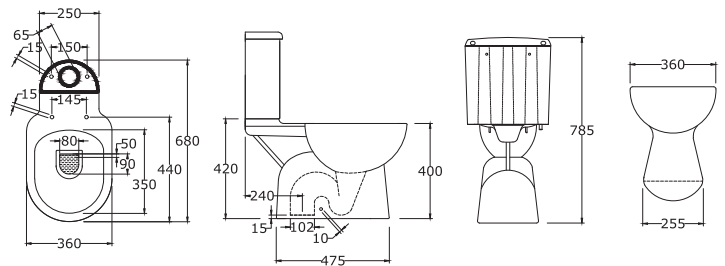

BRIXIA

\*All dimensions are in mm

60 cm Wash Basin with Semi Pedestal

BRIXIA

Water Closet

BRIXIA

\*All dimensions are in mm

60 cm Wash Basin with Full Pedestal

**BRIXIA**

"P" Trap Water Closet

**MARGO**

Water Closet

**MARGO**

\*All dimensions are in mm

55 cm Wash Basin with Full Pedestal

MARGO

Available Sizes: 50 cm, 55 cm

Water Closet

VALENTINA

60 cm Wash Basin with Full Pedestal

VALENTINA

\*All dimensions are in mm