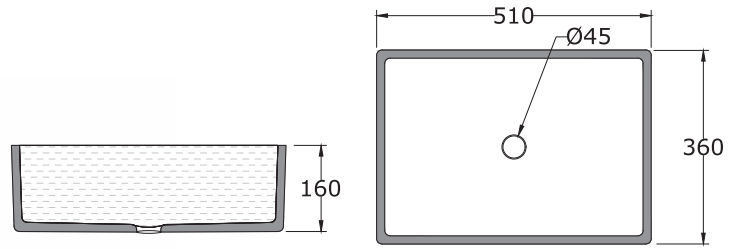

AMELIA

Wash Basin (Under Counter)

MONA