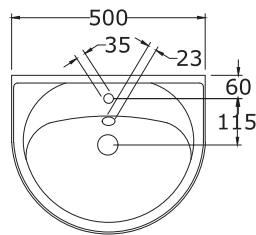

58 cm D Shape Wash Basin with Semi Pedestal

TOPAZ

\*All dimensions are in mm

60 cm Wash Basin (Counter Top)

THAMES

55 cm Wash Basin with Semi Pedestal

THAMES

40 cm Wash Basin with Semi Pedestal

THAMES

\*All dimensions are in mm

SP Wash Basin with Full Pedestal

THAMES

50 cm Wash Basin with Full Pedestal

THAMES

45 cm Wash Basin with Full Pedestal

NEO

\*All dimensions are in mm

50 cm Wash Basin with Full Pedestal

NOVA

Available Sizes: 50 cm, 60 cm

50 cm Wash Basin with Full Pedestal

ORIANA

Available Sizes: 50 cm, 60 cm

50 cm Wash Basin with Full Pedestal

RITZ

\*All dimensions are in mm

55 cm Wash Basin with Full Pedestal

VICTORIA

60 cm Wash Basin with Full Pedestal

VIKING

\*All dimensions are in mm

Full Pedestal