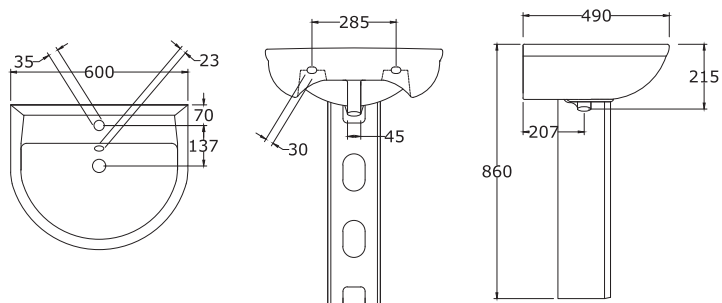

## GRACELIA

50 cm Wash Basin with Full Pedestal

\*All dimensions are in mm

## FIONA Water Closet

\*All dimensions are in mm

## FIONA

55 cm Wash Basin with Full Pedestal

\*All dimensions are in mm

Water Closet

MARINA

60 cm Wash Basin with Full Pedestal

MARINA

Available Sizes: 50 cm, 60 cm

\*All dimensions are in mm

Water Closet

LEA

50 cm Wash Basin with Full Pedestal

LEA

\*All dimensions are in mm

LEA  
"P" Trap Water Closet

\*All dimensions are in mm