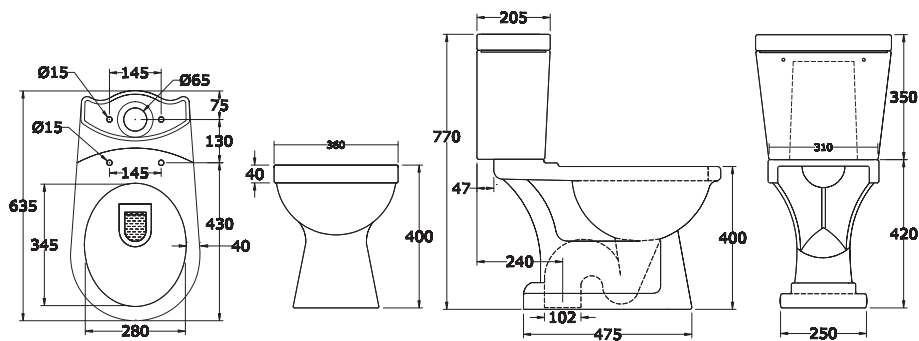

# DANUBE

Single Piece Water Closet

\*All dimensions are in mm

# NEO

Water Closet

\*All dimensions are in mm

# NOVA

Water Closet

\*All dimensions are in mm

# ECO

60 cm Wash Basin with Full Pedestal

\*All dimensions are in mm