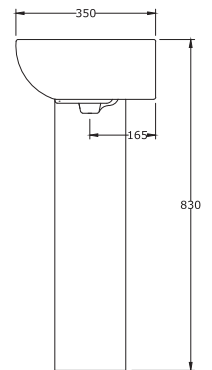

58 cm D Shape Wash Basin with Semi Pedestal

TOPAZ

\*All dimensions are in mm

60 cm Wash Basin (Counter Top)

THAMES

55 cm Wash Basin with Semi Pedestal

THAMES

40 cm Wash Basin with Semi Pedestal

THAMES

\*All dimensions are in mm

SP Wash Basin with Full Pedestal

THAMES

50 cm Wash Basin with Full Pedestal

THAMES

45 cm Wash Basin with Full Pedestal

NEO

\*All dimensions are in mm

50 cm Wash Basin with Full Pedestal

NOVA

Available Sizes: 50 cm, 60 cm

50 cm Wash Basin with Full Pedestal

ORIANA

Available Sizes: 50 cm, 60 cm

50 cm Wash Basin with Full Pedestal

RITZ

\*All dimensions are in mm

55 cm Wash Basin with Full Pedestal

VICTORIA

60 cm Wash Basin with Full Pedestal

VIKING

\*All dimensions are in mm

Full Pedestal