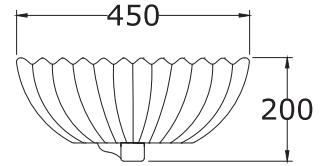

# NATHALIA

\*All dimensions are in mm

Wash Basin (Table Top)

LILY

65 cm Square Wash Basin with Full Pedestal

TOPAZ

58 cm D Shape (Table Top)

TOPAZ