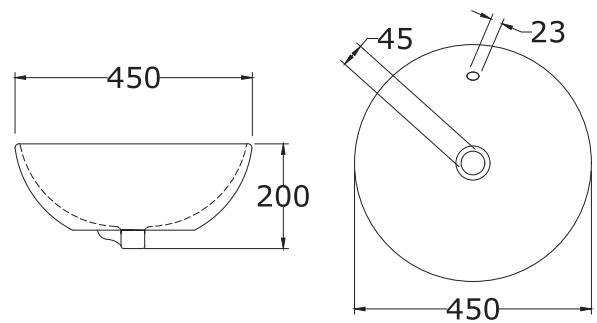

Wash Basin (Table Top)

METRO