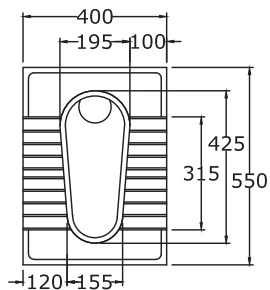

RITZ

\*All dimensions are in mm

55 cm Wash Basin with Full Pedestal

VICTORIA

60 cm Wash Basin with Full Pedestal

VIKING

\*All dimensions are in mm

Full Pedestal

CORNER WASH BASIN

45 cm Wash Basin with Full Pedestal

BELLA

\*All dimensions are in mm

29 cm Asian Pan

LEA

22 cm Asian Pan

NOVA

22 cm Asian Pan

RITZ

\*All dimensions are in mm

22 cm Asian Pan

NEO

18 cm Asian Pan

ORIANA

BELLA URINAL

\*All dimensions are in mm