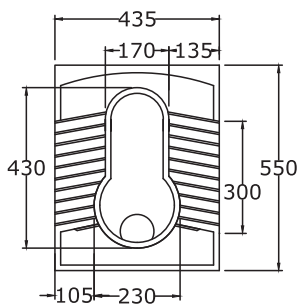

*All dimensions are in mm