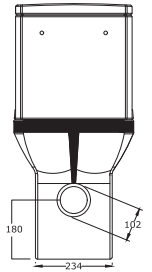

## THAMES

60 cm Wash Basin (Table Top)

\*All dimensions are in mm

Wall Hung Water Closet

THAMES

Semi Counter Wash Basin

THAMES

\*All dimensions are in mm

CC "P" Trap Water Closet

THAMES

60 cm Wash Basin with Semi Pedestal

THAMES

\*All dimensions are in mm

CC BTW "P" Trap Water Closet

THAMES

Wall Hung Water Closet

BRIXIA

\*All dimensions are in mm

60 cm Wash Basin with Semi Pedestal

BRIXIA

Water Closet

BRIXIA

\*All dimensions are in mm

60 cm Wash Basin with Full Pedestal

**BRIXIA**

"P" Trap Water Closet

**MARGO**

Water Closet

**MARGO**

\*All dimensions are in mm

55 cm Wash Basin with Full Pedestal

MARGO