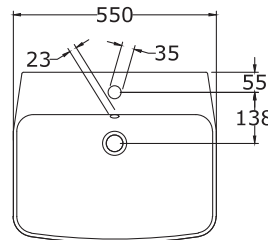

# NATHALIA

\*All dimensions are in mm

Wash Basin (Table Top)

LILY

65 cm Square Wash Basin with Full Pedestal

TOPAZ

58 cm D Shape (Table Top)

TOPAZ

\*All dimensions are in mm

65 cm Square Wash Basin (Counter Top)

TOPAZ

\*All dimensions are in mm

65 cm D Shape Wash Basin with Semi Pedestal

TOPAZ

58 cm Square Wash Basin with Full Pedestal

TOPAZ

58 cm D Shape Wash Basin with Semi Pedestal

TOPAZ

\*All dimensions are in mm

60 cm Wash Basin (Counter Top)

THAMES

55 cm Wash Basin with Semi Pedestal

THAMES

40 cm Wash Basin with Semi Pedestal

\*All dimensions are in mm

50 cm Wash Basin with Full Pedestal

NOVA

Available Sizes: 50 cm, 60 cm

50 cm Wash Basin with Full Pedestal

ORIANA

Available Sizes: 50 cm, 60 cm

50 cm Wash Basin with Full Pedestal