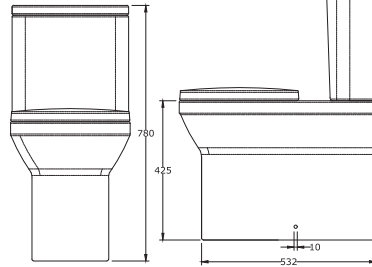

## THAMES

60 cm Wash Basin (Table Top)

\*All dimensions are in mm

Wall Hung Water Closet

THAMES

Semi Counter Wash Basin

THAMES

\*All dimensions are in mm

CC "P" Trap Water Closet

THAMES

60 cm Wash Basin with Semi Pedestal

THAMES

\*All dimensions are in mm

CC BTW "P" Trap Water Closet

THAMES

Wall Hung Water Closet

BRIXIA

\*All dimensions are in mm

60 cm Wash Basin with Semi Pedestal

BRIXIA

Water Closet

BRIXIA

\*All dimensions are in mm

60 cm Wash Basin with Full Pedestal

Available Sizes: 50 cm, 55 cm

Water Closet

VALENTINA

60 cm Wash Basin with Full Pedestal

VALENTINA

\*All dimensions are in mm