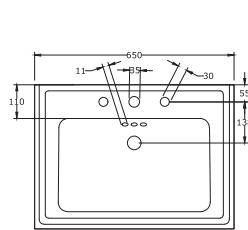

# NATHALIA

\*All dimensions are in mm

Wash Basin (Table Top)

LILY

65 cm Square Wash Basin with Full Pedestal

TOPAZ

58 cm D Shape (Table Top)

TOPAZ

\*All dimensions are in mm

65 cm Square Wash Basin (Counter Top)

TOPAZ

\*All dimensions are in mm

65 cm D Shape Wash Basin with Semi Pedestal

TOPAZ

58 cm Square Wash Basin with Full Pedestal

TOPAZ

58 cm D Shape Wash Basin with Semi Pedestal

TOPAZ

\*All dimensions are in mm

60 cm Wash Basin (Counter Top)

THAMES

55 cm Wash Basin with Semi Pedestal

THAMES

40 cm Wash Basin with Semi Pedestal