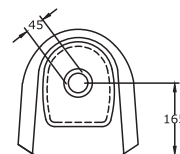

RITZ

\*All dimensions are in mm

55 cm Wash Basin with Full Pedestal

VICTORIA

60 cm Wash Basin with Full Pedestal

VIKING

\*All dimensions are in mm

Full Pedestal

CORNER WASH BASIN

45 cm Wash Basin with Full Pedestal

BELLA

\*All dimensions are in mm

29 cm Asian Pan

LEA

22 cm Asian Pan

NOVA

22 cm Asian Pan

RITZ

\*All dimensions are in mm

22 cm Asian Pan

NEO

18 cm Asian Pan

ORIANA

BELLA URINAL

\*All dimensions are in mm