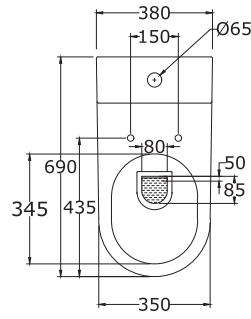

\*All dimensions are in mm

Water Closet

LEA

50 cm Wash Basin with Full Pedestal

LEA

\*All dimensions are in mm

LEA  
"P" Trap Water Closet

\*All dimensions are in mm

LEA

50 cm Wash Basin with Full Pedestal

\*All dimensions are in mm

# VOLGA

Single Piece Water Closet

\*All dimensions are in mm

Single Piece Water Closet

MOON STONE

Water Closet

BALENO

\*All dimensions are in mm

Wash Basin (Table Top)

QUORA

\*All dimensions are in mm

Wash Basin (Table Top)