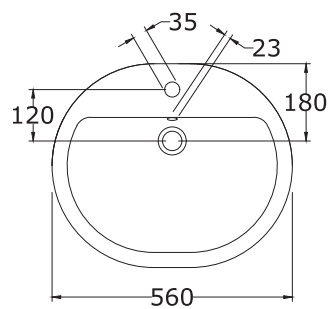

# METRO

\*All dimensions are in mm

Wash Basin (Over Counter)

DIEGO

\*All dimensions are in mm

Wash Basin (Table Top)