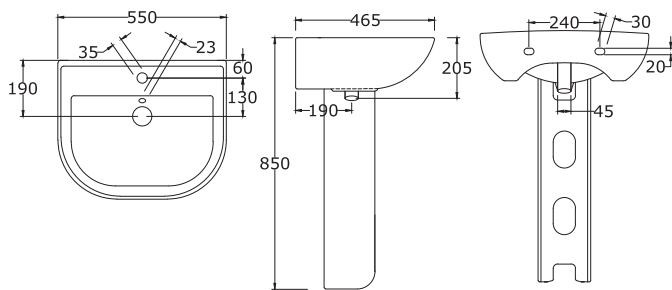

## GRACELIA

50 cm Wash Basin with Full Pedestal

\*All dimensions are in mm

## FIONA Water Closet

\*All dimensions are in mm

## FIONA

55 cm Wash Basin with Full Pedestal

\*All dimensions are in mm

Water Closet

MARINA

60 cm Wash Basin with Full Pedestal

MARINA

Available Sizes: 50 cm, 60 cm

\*All dimensions are in mm

Water Closet

LEA

50 cm Wash Basin with Full Pedestal

LEA

\*All dimensions are in mm

LEA  
"P" Trap Water Closet

\*All dimensions are in mm