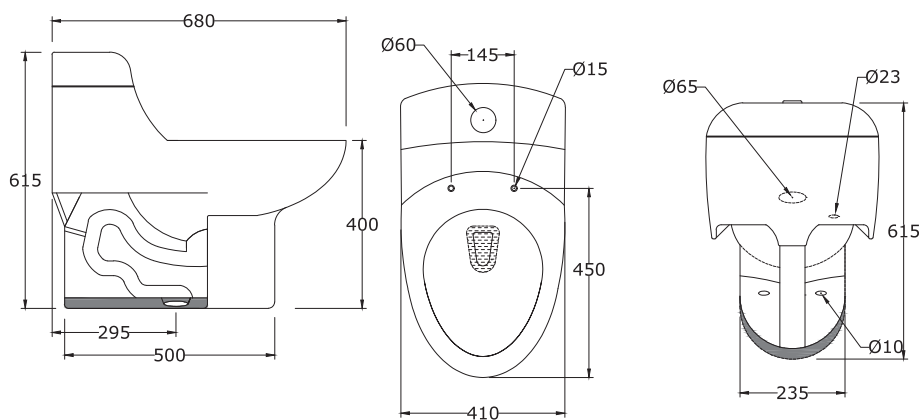

RHINO

Single Piece Water Closet

*All dimensions are in mm