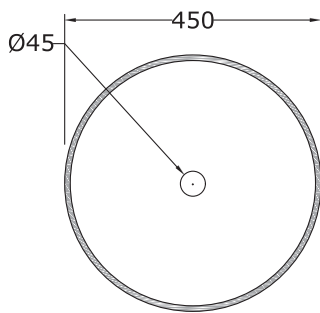

*All dimensions are in mm