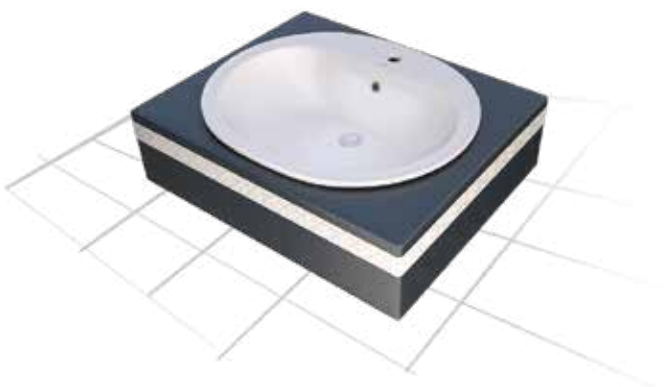

# METRO

\*All dimensions are in mm

Wash Basin (Over Counter)

DIEGO

\*All dimensions are in mm

Wash Basin (Table Top)