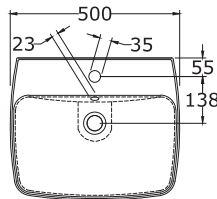

58 cm D Shape Wash Basin with Semi Pedestal

TOPAZ

\*All dimensions are in mm

60 cm Wash Basin (Counter Top)

THAMES

55 cm Wash Basin with Semi Pedestal

THAMES

40 cm Wash Basin with Semi Pedestal

THAMES

\*All dimensions are in mm

SP Wash Basin with Full Pedestal

THAMES

50 cm Wash Basin with Full Pedestal

THAMES

45 cm Wash Basin with Full Pedestal

NEO

\*All dimensions are in mm

50 cm Wash Basin with Full Pedestal

NOVA

Available Sizes: 50 cm, 60 cm

50 cm Wash Basin with Full Pedestal

ORIANA

Available Sizes: 50 cm, 60 cm

50 cm Wash Basin with Full Pedestal

RITZ

\*All dimensions are in mm

55 cm Wash Basin with Full Pedestal

VICTORIA

60 cm Wash Basin with Full Pedestal

VIKING

\*All dimensions are in mm

Full Pedestal