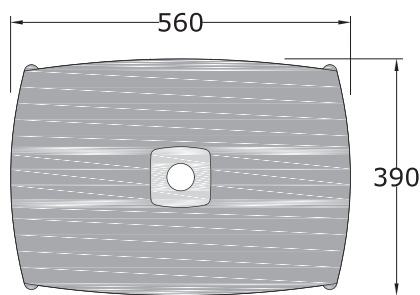

# SMART

Wash Basin (Table Top)

\*All dimensions are in mm