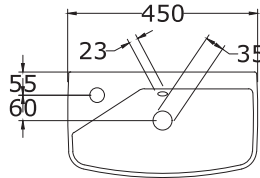

\*All dimensions are in mm

65 cm Square Wash Basin (Counter Top)

TOPAZ

\*All dimensions are in mm

65 cm D Shape Wash Basin with Semi Pedestal

TOPAZ

58 cm Square Wash Basin with Full Pedestal

TOPAZ

58 cm D Shape Wash Basin with Semi Pedestal

TOPAZ

\*All dimensions are in mm

60 cm Wash Basin (Counter Top)

THAMES

55 cm Wash Basin with Semi Pedestal

THAMES

40 cm Wash Basin with Semi Pedestal

THAMES

\*All dimensions are in mm

SP Wash Basin with Full Pedestal

THAMES

50 cm Wash Basin with Full Pedestal

THAMES

45 cm Wash Basin with Full Pedestal

NEO

\*All dimensions are in mm

50 cm Wash Basin with Full Pedestal

NOVA

Available Sizes: 50 cm, 60 cm

50 cm Wash Basin with Full Pedestal

ORIANA

Available Sizes: 50 cm, 60 cm

50 cm Wash Basin with Full Pedestal