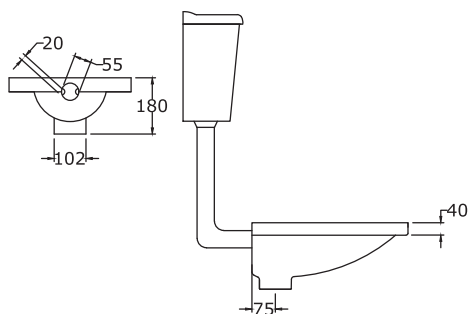

RITZ

\*All dimensions are in mm

55 cm Wash Basin with Full Pedestal

VICTORIA

60 cm Wash Basin with Full Pedestal

VIKING

\*All dimensions are in mm

Full Pedestal

CORNER WASH BASIN

45 cm Wash Basin with Full Pedestal

BELLA

\*All dimensions are in mm

29 cm Asian Pan

LEA

22 cm Asian Pan

NOVA

22 cm Asian Pan

RITZ

\*All dimensions are in mm

22 cm Asian Pan

NEO

18 cm Asian Pan

ORIANA

BELLA URINAL

\*All dimensions are in mm