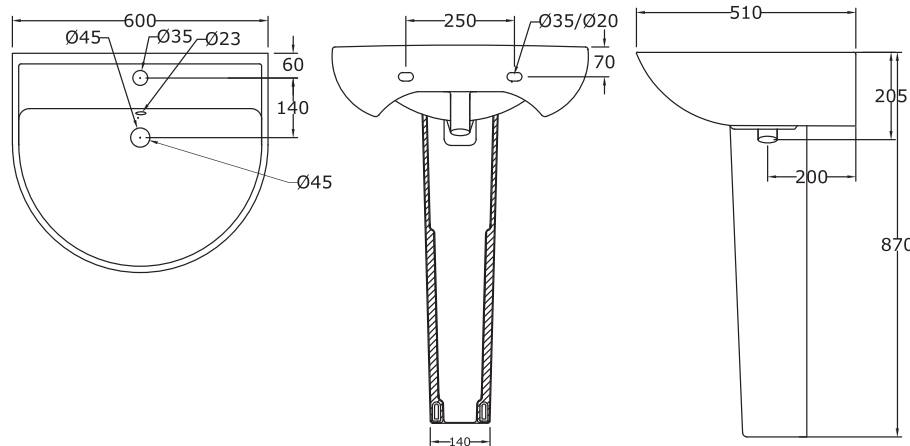

## MARVEL Wash Basin (Table Top)

\*All dimensions are in mm

## LINEA Wash Basin (Table Top)

\*All dimensions are in mm

# ECO

60 cm Wash Basin with Full Pedestal

\*All dimensions are in mm

# REGAL

60 cm Wash Basin with Full Pedestal

\*All dimensions are in mm