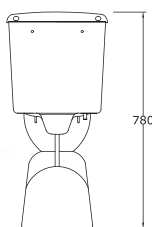

CC "P" Trap Water Closet

THAMES

60 cm Wash Basin with Semi Pedestal

THAMES

\*All dimensions are in mm

CC BTW "P" Trap Water Closet

THAMES

Wall Hung Water Closet

BRIXIA

\*All dimensions are in mm

60 cm Wash Basin with Semi Pedestal

BRIXIA

Water Closet

BRIXIA

\*All dimensions are in mm

60 cm Wash Basin with Full Pedestal

**BRIXIA**

"P" Trap Water Closet

**MARGO**

Water Closet

**MARGO**

\*All dimensions are in mm

55 cm Wash Basin with Full Pedestal

MARGO

Available Sizes: 50 cm, 55 cm

Water Closet

VALENTINA

60 cm Wash Basin with Full Pedestal

VALENTINA

\*All dimensions are in mm