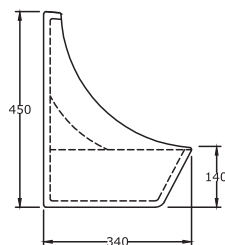

RITZ

\*All dimensions are in mm

55 cm Wash Basin with Full Pedestal

VICTORIA

60 cm Wash Basin with Full Pedestal

VIKING

\*All dimensions are in mm

Full Pedestal

CORNER WASH BASIN

45 cm Wash Basin with Full Pedestal

BELLA

\*All dimensions are in mm

29 cm Asian Pan

LEA

22 cm Asian Pan

NOVA

22 cm Asian Pan

RITZ

\*All dimensions are in mm

22 cm Asian Pan

NEO

18 cm Asian Pan

ORIANA

BELLA URINAL

\*All dimensions are in mm