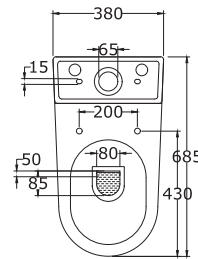

CC "P" Trap Water Closet

THAMES

60 cm Wash Basin with Semi Pedestal

THAMES

\*All dimensions are in mm

CC BTW "P" Trap Water Closet

THAMES

Wall Hung Water Closet

BRIXIA

\*All dimensions are in mm

60 cm Wash Basin with Semi Pedestal

BRIXIA

Water Closet

BRIXIA

\*All dimensions are in mm

60 cm Wash Basin with Full Pedestal

**BRIXIA**

"P" Trap Water Closet

**MARGO**

Water Closet

**MARGO**

\*All dimensions are in mm

55 cm Wash Basin with Full Pedestal

MARGO

Available Sizes: 50 cm, 55 cm

Water Closet

VALENTINA

60 cm Wash Basin with Full Pedestal

VALENTINA

\*All dimensions are in mm