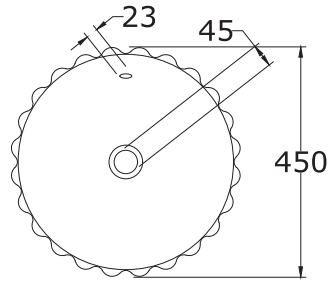

# NATHALIA

\*All dimensions are in mm

Wash Basin (Table Top)

LILY

65 cm Square Wash Basin with Full Pedestal

TOPAZ

58 cm D Shape (Table Top)

TOPAZ

\*All dimensions are in mm

65 cm Square Wash Basin (Counter Top)

TOPAZ

\*All dimensions are in mm

65 cm D Shape Wash Basin with Semi Pedestal

TOPAZ

58 cm Square Wash Basin with Full Pedestal

TOPAZ