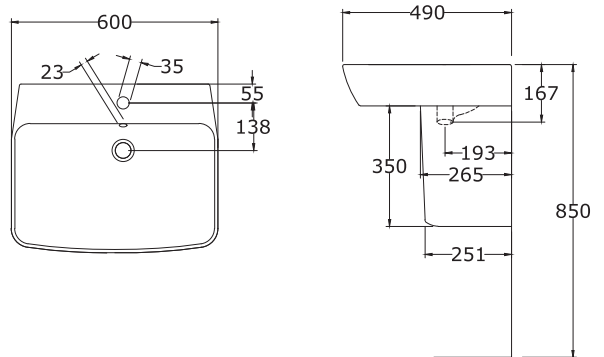

60 cm Wash Basin with Semi Pedestal

THAMES

*All dimensions are in mm