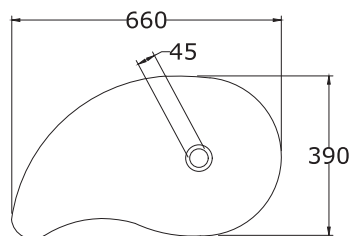

Wash Basin (Table Top)

QUORA

\*All dimensions are in mm

Wash Basin (Table Top)