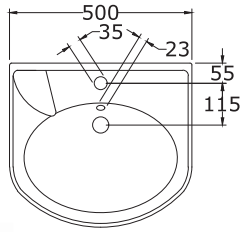

58 cm D Shape Wash Basin with Semi Pedestal

TOPAZ

\*All dimensions are in mm

60 cm Wash Basin (Counter Top)

THAMES

55 cm Wash Basin with Semi Pedestal

THAMES

40 cm Wash Basin with Semi Pedestal

THAMES

\*All dimensions are in mm

SP Wash Basin with Full Pedestal

THAMES

50 cm Wash Basin with Full Pedestal

THAMES

45 cm Wash Basin with Full Pedestal

NEO

\*All dimensions are in mm

50 cm Wash Basin with Full Pedestal

NOVA

Available Sizes: 50 cm, 60 cm

50 cm Wash Basin with Full Pedestal

ORIANA

Available Sizes: 50 cm, 60 cm

50 cm Wash Basin with Full Pedestal

RITZ

\*All dimensions are in mm

55 cm Wash Basin with Full Pedestal

VICTORIA

60 cm Wash Basin with Full Pedestal

VIKING

\*All dimensions are in mm

Full Pedestal