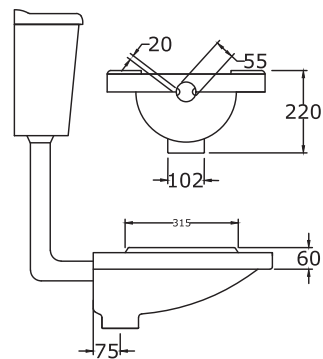

\*All dimensions are in mm

50 cm Wash Basin with Full Pedestal

NOVA

Available Sizes: 50 cm, 60 cm

50 cm Wash Basin with Full Pedestal

ORIANA

Available Sizes: 50 cm, 60 cm

50 cm Wash Basin with Full Pedestal

RITZ

\*All dimensions are in mm

55 cm Wash Basin with Full Pedestal

VICTORIA

60 cm Wash Basin with Full Pedestal

VIKING

\*All dimensions are in mm

Full Pedestal

CORNER WASH BASIN

45 cm Wash Basin with Full Pedestal

BELLA

\*All dimensions are in mm

29 cm Asian Pan

LEA

22 cm Asian Pan

NOVA

\*All dimensions are in mm