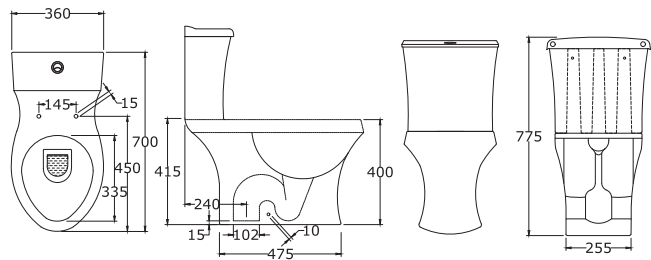

*All dimensions are in mm