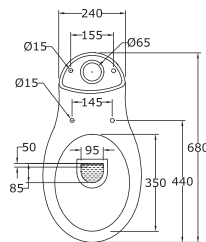

BRIXIA

\*All dimensions are in mm

60 cm Wash Basin with Semi Pedestal

BRIXIA

Water Closet

BRIXIA

\*All dimensions are in mm

60 cm Wash Basin with Full Pedestal

**BRIXIA**

"P" Trap Water Closet

**MARGO**

Water Closet

**MARGO**

\*All dimensions are in mm

55 cm Wash Basin with Full Pedestal

MARGO

Available Sizes: 50 cm, 55 cm

Water Closet

VALENTINA

60 cm Wash Basin with Full Pedestal

VALENTINA

\*All dimensions are in mm