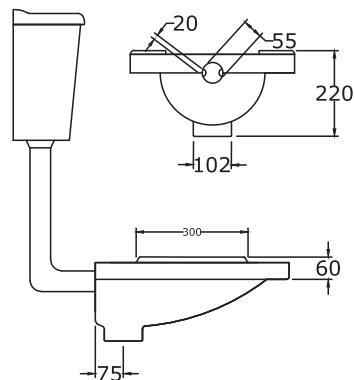

*All dimensions are in mm