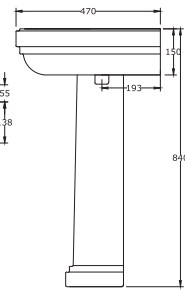

# NATHALIA

\*All dimensions are in mm

Wash Basin (Table Top)

LILY

65 cm Square Wash Basin with Full Pedestal

TOPAZ

58 cm D Shape (Table Top)

TOPAZ

\*All dimensions are in mm

65 cm Square Wash Basin (Counter Top)

TOPAZ

\*All dimensions are in mm

65 cm D Shape Wash Basin with Semi Pedestal

TOPAZ

58 cm Square Wash Basin with Full Pedestal

TOPAZ

58 cm D Shape Wash Basin with Semi Pedestal

TOPAZ

\*All dimensions are in mm

60 cm Wash Basin (Counter Top)

THAMES

55 cm Wash Basin with Semi Pedestal

THAMES

40 cm Wash Basin with Semi Pedestal