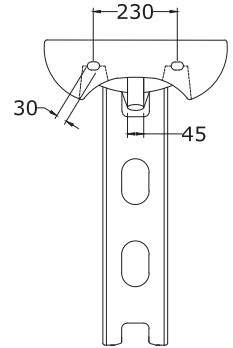

58 cm D Shape Wash Basin with Semi Pedestal

TOPAZ

\*All dimensions are in mm

60 cm Wash Basin (Counter Top)

THAMES

55 cm Wash Basin with Semi Pedestal

THAMES

40 cm Wash Basin with Semi Pedestal

THAMES

\*All dimensions are in mm

SP Wash Basin with Full Pedestal

THAMES

50 cm Wash Basin with Full Pedestal

THAMES

45 cm Wash Basin with Full Pedestal

NEO

\*All dimensions are in mm

50 cm Wash Basin with Full Pedestal

NOVA

Available Sizes: 50 cm, 60 cm

50 cm Wash Basin with Full Pedestal

ORIANA

Available Sizes: 50 cm, 60 cm

50 cm Wash Basin with Full Pedestal

RITZ

\*All dimensions are in mm

55 cm Wash Basin with Full Pedestal

VICTORIA

60 cm Wash Basin with Full Pedestal

VIKING

\*All dimensions are in mm

Full Pedestal