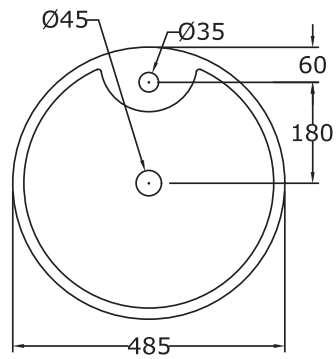

SUPER MOON DÉCOR

Wash Basin (Table Top)

Code: R02

*All dimensions are in mm