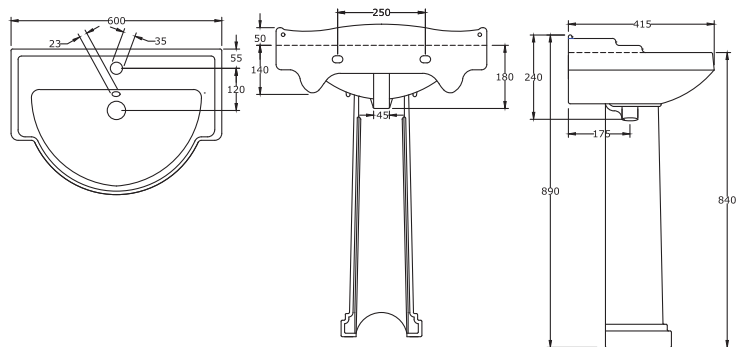

\*All dimensions are in mm

50 cm Wash Basin with Full Pedestal

NOVA

Available Sizes: 50 cm, 60 cm

50 cm Wash Basin with Full Pedestal

ORIANA

Available Sizes: 50 cm, 60 cm

50 cm Wash Basin with Full Pedestal

RITZ

\*All dimensions are in mm

55 cm Wash Basin with Full Pedestal

VICTORIA

60 cm Wash Basin with Full Pedestal

VIKING

\*All dimensions are in mm

Full Pedestal

CORNER WASH BASIN

45 cm Wash Basin with Full Pedestal

BELLA

\*All dimensions are in mm

29 cm Asian Pan

LEA

22 cm Asian Pan

NOVA

\*All dimensions are in mm