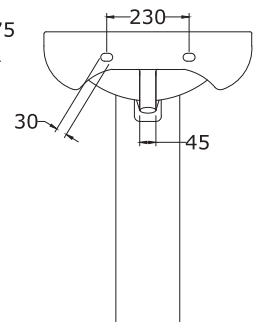

THAMES

\*All dimensions are in mm

SP Wash Basin with Full Pedestal

THAMES

50 cm Wash Basin with Full Pedestal

THAMES

45 cm Wash Basin with Full Pedestal

NEO

\*All dimensions are in mm

50 cm Wash Basin with Full Pedestal

NOVA

Available Sizes: 50 cm, 60 cm

50 cm Wash Basin with Full Pedestal

ORIANA

Available Sizes: 50 cm, 60 cm

50 cm Wash Basin with Full Pedestal

RITZ

\*All dimensions are in mm

55 cm Wash Basin with Full Pedestal

VICTORIA

60 cm Wash Basin with Full Pedestal

VIKING

\*All dimensions are in mm

Full Pedestal

CORNER WASH BASIN

45 cm Wash Basin with Full Pedestal

BELLA

\*All dimensions are in mm

29 cm Asian Pan

LEA

22 cm Asian Pan

NOVA