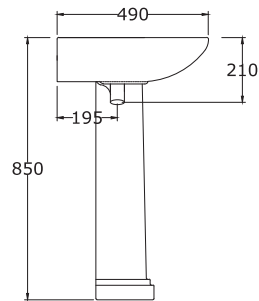

BRIXIA

\*All dimensions are in mm

60 cm Wash Basin with Semi Pedestal

BRIXIA

Water Closet

BRIXIA

\*All dimensions are in mm

60 cm Wash Basin with Full Pedestal

**BRIXIA**

"P" Trap Water Closet

**MARGO**

Water Closet

**MARGO**

\*All dimensions are in mm

55 cm Wash Basin with Full Pedestal

MARGO

Available Sizes: 50 cm, 55 cm

Water Closet

VALENTINA

60 cm Wash Basin with Full Pedestal

VALENTINA

\*All dimensions are in mm