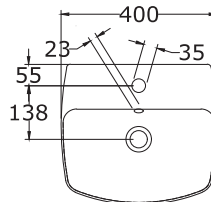

# NATHALIA

\*All dimensions are in mm

Wash Basin (Table Top)

LILY

65 cm Square Wash Basin with Full Pedestal

TOPAZ

58 cm D Shape (Table Top)

TOPAZ

\*All dimensions are in mm

65 cm Square Wash Basin (Counter Top)

TOPAZ

\*All dimensions are in mm

65 cm D Shape Wash Basin with Semi Pedestal

TOPAZ

58 cm Square Wash Basin with Full Pedestal

TOPAZ

58 cm D Shape Wash Basin with Semi Pedestal

TOPAZ

\*All dimensions are in mm

60 cm Wash Basin (Counter Top)

THAMES

55 cm Wash Basin with Semi Pedestal

THAMES

40 cm Wash Basin with Semi Pedestal

THAMES

\*All dimensions are in mm

SP Wash Basin with Full Pedestal

THAMES

50 cm Wash Basin with Full Pedestal

THAMES

45 cm Wash Basin with Full Pedestal

NEO