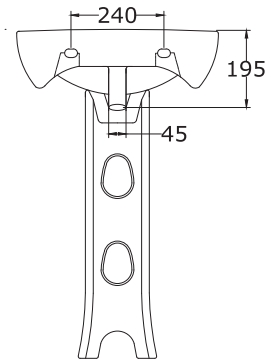

THAMES

\*All dimensions are in mm

SP Wash Basin with Full Pedestal

THAMES

50 cm Wash Basin with Full Pedestal

THAMES

45 cm Wash Basin with Full Pedestal

NEO

\*All dimensions are in mm

50 cm Wash Basin with Full Pedestal

NOVA

Available Sizes: 50 cm, 60 cm

50 cm Wash Basin with Full Pedestal

ORIANA

Available Sizes: 50 cm, 60 cm

50 cm Wash Basin with Full Pedestal

RITZ

\*All dimensions are in mm

55 cm Wash Basin with Full Pedestal

VICTORIA

60 cm Wash Basin with Full Pedestal

VIKING

\*All dimensions are in mm

Full Pedestal

CORNER WASH BASIN

45 cm Wash Basin with Full Pedestal

BELLA

\*All dimensions are in mm

29 cm Asian Pan

LEA

22 cm Asian Pan

NOVA