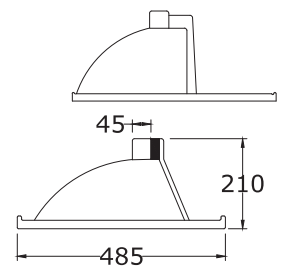

# METRO

\*All dimensions are in mm

Wash Basin (Over Counter)

DIEGO

\*All dimensions are in mm

Wash Basin (Table Top)

# NATHALIA

\*All dimensions are in mm

Wash Basin (Table Top)

LILY

65 cm Square Wash Basin with Full Pedestal

TOPAZ

58 cm D Shape (Table Top)

TOPAZ