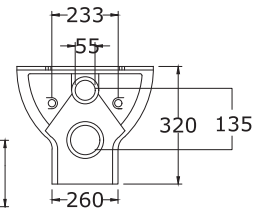

## THAMES

60 cm Wash Basin (Table Top)

\*All dimensions are in mm

Wall Hung Water Closet

THAMES

Semi Counter Wash Basin

THAMES

\*All dimensions are in mm

CC "P" Trap Water Closet

THAMES

60 cm Wash Basin with Semi Pedestal

THAMES

\*All dimensions are in mm

CC BTW "P" Trap Water Closet

THAMES

Wall Hung Water Closet

BRIXIA

\*All dimensions are in mm

60 cm Wash Basin with Semi Pedestal

BRIXIA

Water Closet

BRIXIA

\*All dimensions are in mm

60 cm Wash Basin with Full Pedestal

**BRIXIA**

"P" Trap Water Closet

**MARGO**

Water Closet

**MARGO**

\*All dimensions are in mm

55 cm Wash Basin with Full Pedestal

MARGO