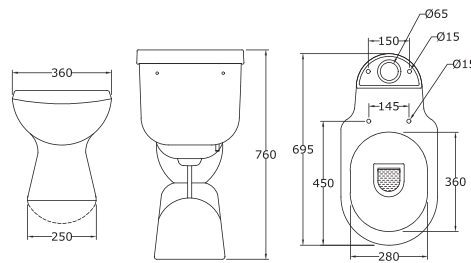

## FIONA

55 cm Wash Basin with Full Pedestal

\*All dimensions are in mm

Water Closet

MARINA

60 cm Wash Basin with Full Pedestal

MARINA

Available Sizes: 50 cm, 60 cm

LEA

50 cm Wash Basin with Full Pedestal

\*All dimensions are in mm

# VOLGA

Single Piece Water Closet

\*All dimensions are in mm

Single Piece Water Closet

MOON STONE

Water Closet

BALENO

\*All dimensions are in mm

Wash Basin (Table Top)

QUORA

\*All dimensions are in mm

Wash Basin (Table Top)