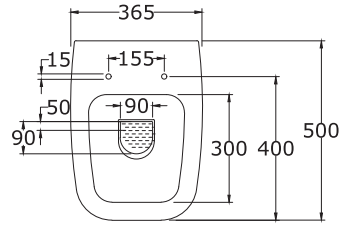

## THAMES

60 cm Wash Basin (Table Top)

\*All dimensions are in mm

Wall Hung Water Closet

THAMES

Semi Counter Wash Basin

THAMES

\*All dimensions are in mm

CC "P" Trap Water Closet

THAMES

60 cm Wash Basin with Semi Pedestal

THAMES

\*All dimensions are in mm

CC BTW "P" Trap Water Closet

THAMES

Wall Hung Water Closet

BRIXIA

\*All dimensions are in mm

60 cm Wash Basin with Semi Pedestal

BRIXIA

Water Closet

BRIXIA

\*All dimensions are in mm

60 cm Wash Basin with Full Pedestal

**BRIXIA**

"P" Trap Water Closet

**MARGO**

Water Closet

**MARGO**

\*All dimensions are in mm

55 cm Wash Basin with Full Pedestal

MARGO