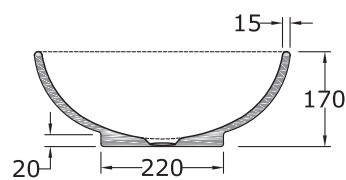

*All dimensions are in mm