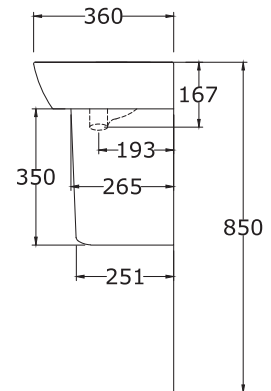

40 cm Wash Basin with Semi Pedestal

THAMES

*All dimensions are in mm