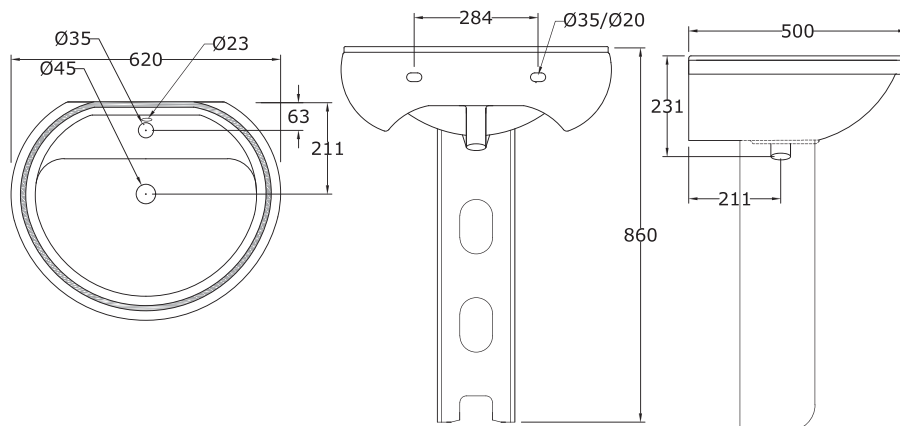

## LINEA Wash Basin (Table Top)

\*All dimensions are in mm

# ECO

60 cm Wash Basin with Full Pedestal

\*All dimensions are in mm

# REGAL

60 cm Wash Basin with Full Pedestal

\*All dimensions are in mm

# SUPER MOON

50 cm Wash Basin with Full Pedestal

\*All dimensions are in mm

DÉCOR  
SERIES