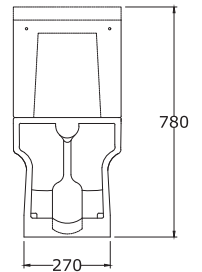

CC "P" Trap Water Closet

THAMES

60 cm Wash Basin with Semi Pedestal

THAMES

\*All dimensions are in mm

CC BTW "P" Trap Water Closet

THAMES

Wall Hung Water Closet

BRIXIA

\*All dimensions are in mm

60 cm Wash Basin with Semi Pedestal

BRIXIA

Water Closet

BRIXIA

\*All dimensions are in mm

60 cm Wash Basin with Full Pedestal

**BRIXIA**

"P" Trap Water Closet

**MARGO**

Water Closet

**MARGO**

\*All dimensions are in mm

55 cm Wash Basin with Full Pedestal

MARGO

Available Sizes: 50 cm, 55 cm

Water Closet

VALENTINA

60 cm Wash Basin with Full Pedestal

VALENTINA

\*All dimensions are in mm