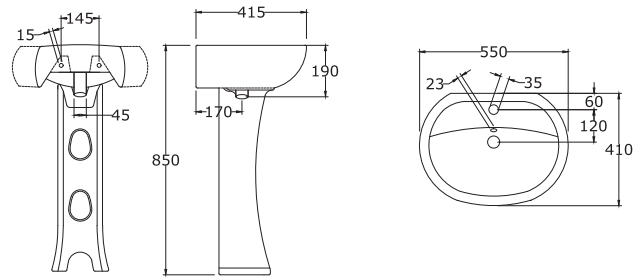

BRIXIA

\*All dimensions are in mm

60 cm Wash Basin with Semi Pedestal

BRIXIA

Water Closet

BRIXIA

\*All dimensions are in mm

60 cm Wash Basin with Full Pedestal

**BRIXIA**

"P" Trap Water Closet

**MARGO**

Water Closet

**MARGO**

\*All dimensions are in mm

55 cm Wash Basin with Full Pedestal

MARGO

Available Sizes: 50 cm, 55 cm

Water Closet

VALENTINA

60 cm Wash Basin with Full Pedestal

VALENTINA

\*All dimensions are in mm