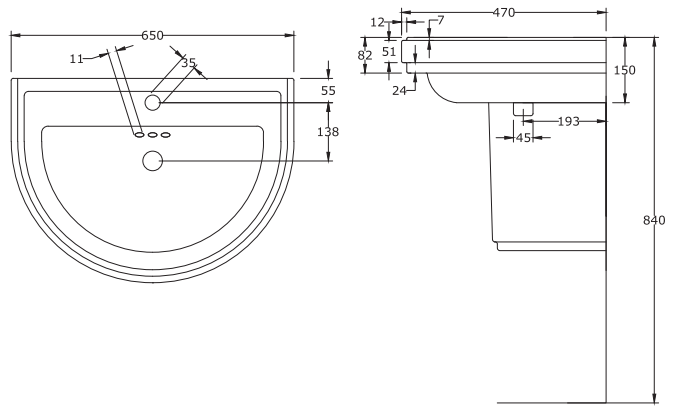

# NATHALIA

\*All dimensions are in mm

Wash Basin (Table Top)

LILY

65 cm Square Wash Basin with Full Pedestal

TOPAZ

58 cm D Shape (Table Top)

TOPAZ

\*All dimensions are in mm

65 cm Square Wash Basin (Counter Top)

TOPAZ

\*All dimensions are in mm

65 cm D Shape Wash Basin with Semi Pedestal

TOPAZ

58 cm Square Wash Basin with Full Pedestal

TOPAZ

58 cm D Shape Wash Basin with Semi Pedestal

TOPAZ

\*All dimensions are in mm

60 cm Wash Basin (Counter Top)

THAMES

55 cm Wash Basin with Semi Pedestal

THAMES

40 cm Wash Basin with Semi Pedestal