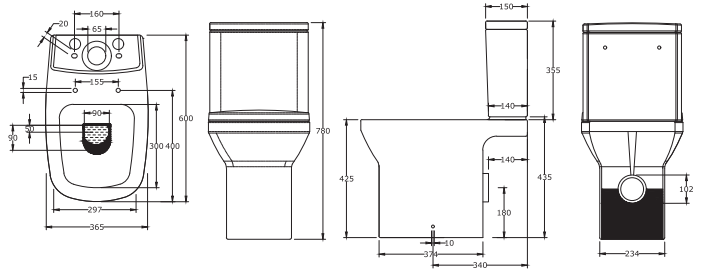

CC "P" Trap Water Closet

THAMES