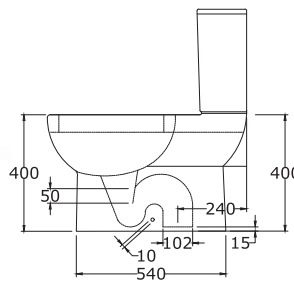

CC "P" Trap Water Closet

THAMES

60 cm Wash Basin with Semi Pedestal

THAMES

\*All dimensions are in mm

CC BTW "P" Trap Water Closet

THAMES

Wall Hung Water Closet

BRIXIA

\*All dimensions are in mm

60 cm Wash Basin with Semi Pedestal

BRIXIA

Water Closet

BRIXIA

\*All dimensions are in mm

60 cm Wash Basin with Full Pedestal

**BRIXIA**

"P" Trap Water Closet

**MARGO**

Water Closet

**MARGO**

\*All dimensions are in mm

55 cm Wash Basin with Full Pedestal

MARGO

Available Sizes: 50 cm, 55 cm

Water Closet

VALENTINA

60 cm Wash Basin with Full Pedestal

VALENTINA

\*All dimensions are in mm