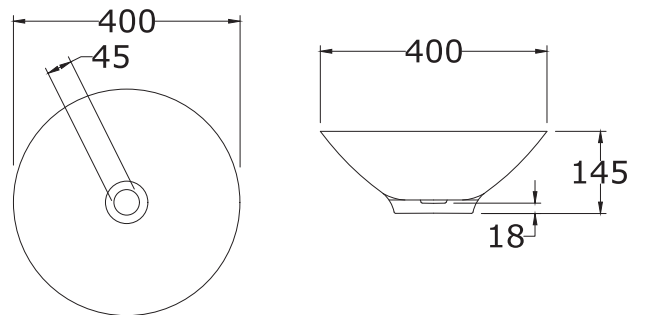

# NATHALIA

\*All dimensions are in mm

Wash Basin (Table Top)

LILY

65 cm Square Wash Basin with Full Pedestal

TOPAZ

58 cm D Shape (Table Top)

TOPAZ