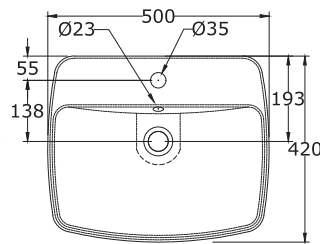

## THAMES

60 cm Wash Basin (Table Top)

\*All dimensions are in mm

Wall Hung Water Closet

THAMES

Semi Counter Wash Basin

THAMES

\*All dimensions are in mm

CC "P" Trap Water Closet

THAMES

60 cm Wash Basin with Semi Pedestal

THAMES

\*All dimensions are in mm

CC BTW "P" Trap Water Closet

THAMES

Wall Hung Water Closet

BRIXIA

\*All dimensions are in mm

60 cm Wash Basin with Semi Pedestal

BRIXIA

Water Closet

BRIXIA

\*All dimensions are in mm

60 cm Wash Basin with Full Pedestal

**BRIXIA**

"P" Trap Water Closet

**MARGO**

Water Closet

**MARGO**

\*All dimensions are in mm

55 cm Wash Basin with Full Pedestal

MARGO