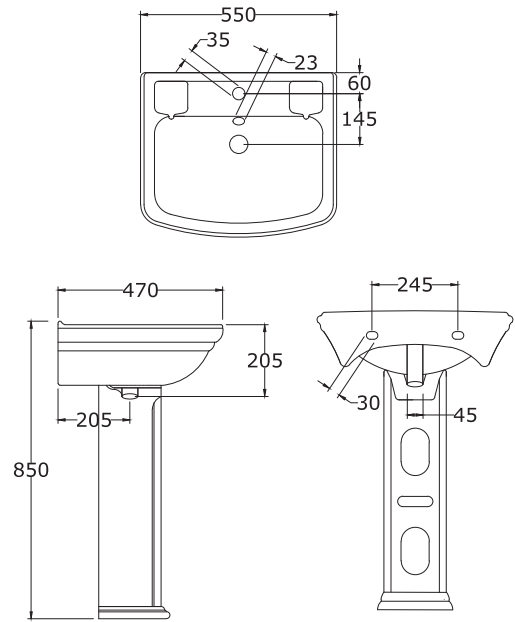

THAMES

\*All dimensions are in mm

SP Wash Basin with Full Pedestal

THAMES

50 cm Wash Basin with Full Pedestal

THAMES

45 cm Wash Basin with Full Pedestal

NEO

\*All dimensions are in mm

50 cm Wash Basin with Full Pedestal

NOVA

Available Sizes: 50 cm, 60 cm

50 cm Wash Basin with Full Pedestal

ORIANA

Available Sizes: 50 cm, 60 cm

50 cm Wash Basin with Full Pedestal

RITZ

\*All dimensions are in mm

55 cm Wash Basin with Full Pedestal

VICTORIA

60 cm Wash Basin with Full Pedestal

VIKING

\*All dimensions are in mm

Full Pedestal

CORNER WASH BASIN

45 cm Wash Basin with Full Pedestal

BELLA

\*All dimensions are in mm

29 cm Asian Pan

LEA

22 cm Asian Pan

NOVA