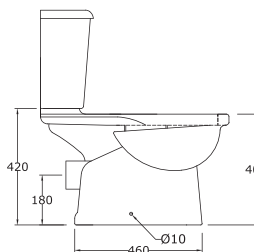

CC "P" Trap Water Closet

THAMES

60 cm Wash Basin with Semi Pedestal

THAMES

\*All dimensions are in mm

CC BTW "P" Trap Water Closet

THAMES

Wall Hung Water Closet

BRIXIA

\*All dimensions are in mm

60 cm Wash Basin with Semi Pedestal

BRIXIA

Water Closet

BRIXIA

\*All dimensions are in mm

60 cm Wash Basin with Full Pedestal

**BRIXIA**

"P" Trap Water Closet

**MARGO**

Water Closet

**MARGO**

\*All dimensions are in mm

55 cm Wash Basin with Full Pedestal

MARGO

Available Sizes: 50 cm, 55 cm

Water Closet

VALENTINA

60 cm Wash Basin with Full Pedestal

VALENTINA

\*All dimensions are in mm