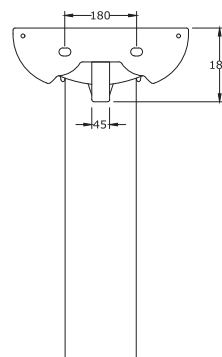

58 cm D Shape Wash Basin with Semi Pedestal

TOPAZ

\*All dimensions are in mm

60 cm Wash Basin (Counter Top)

THAMES

55 cm Wash Basin with Semi Pedestal

THAMES

40 cm Wash Basin with Semi Pedestal

THAMES

\*All dimensions are in mm

SP Wash Basin with Full Pedestal

THAMES

50 cm Wash Basin with Full Pedestal

THAMES

45 cm Wash Basin with Full Pedestal

NEO

\*All dimensions are in mm

50 cm Wash Basin with Full Pedestal

NOVA

Available Sizes: 50 cm, 60 cm

50 cm Wash Basin with Full Pedestal

ORIANA

Available Sizes: 50 cm, 60 cm

50 cm Wash Basin with Full Pedestal

RITZ

\*All dimensions are in mm

55 cm Wash Basin with Full Pedestal

VICTORIA

60 cm Wash Basin with Full Pedestal

VIKING

\*All dimensions are in mm

Full Pedestal