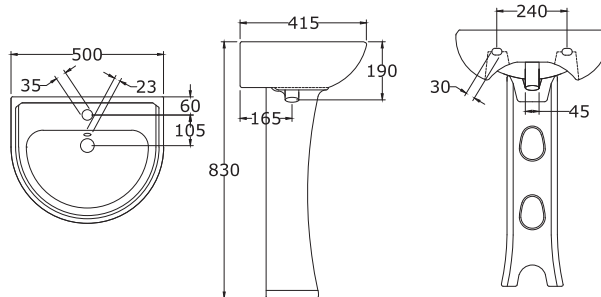

## GRACELIA

50 cm Wash Basin with Full Pedestal

\*All dimensions are in mm

## FIONA

55 cm Wash Basin with Full Pedestal

\*All dimensions are in mm

Water Closet

MARINA

60 cm Wash Basin with Full Pedestal

MARINA

Available Sizes: 50 cm, 60 cm

\*All dimensions are in mm

Water Closet

LEA

50 cm Wash Basin with Full Pedestal

LEA

\*All dimensions are in mm

LEA  
"P" Trap Water Closet

\*All dimensions are in mm

LEA

50 cm Wash Basin with Full Pedestal

\*All dimensions are in mm