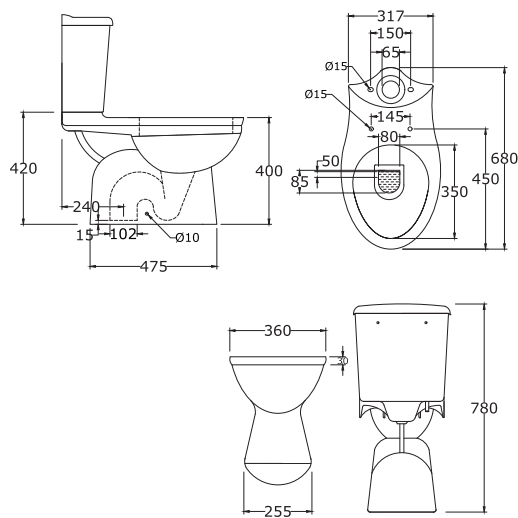

## GRACELIA

50 cm Wash Basin with Full Pedestal

\*All dimensions are in mm

## FIONA

55 cm Wash Basin with Full Pedestal

\*All dimensions are in mm

Water Closet

MARINA

60 cm Wash Basin with Full Pedestal

MARINA

Available Sizes: 50 cm, 60 cm

\*All dimensions are in mm

Water Closet

LEA

50 cm Wash Basin with Full Pedestal

LEA

\*All dimensions are in mm

LEA  
"P" Trap Water Closet

\*All dimensions are in mm

LEA

50 cm Wash Basin with Full Pedestal

\*All dimensions are in mm