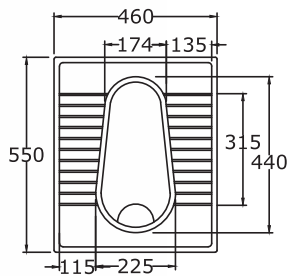

RITZ

\*All dimensions are in mm

55 cm Wash Basin with Full Pedestal

VICTORIA

60 cm Wash Basin with Full Pedestal

VIKING

\*All dimensions are in mm

Full Pedestal

CORNER WASH BASIN

45 cm Wash Basin with Full Pedestal

BELLA

\*All dimensions are in mm

29 cm Asian Pan

LEA

22 cm Asian Pan

NOVA

22 cm Asian Pan

RITZ

\*All dimensions are in mm

22 cm Asian Pan

NEO

18 cm Asian Pan

ORIANA

BELLA URINAL

\*All dimensions are in mm