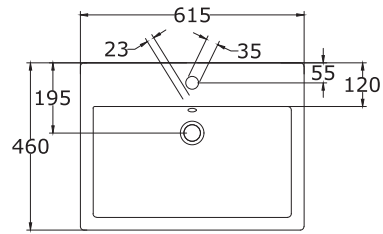

\*All dimensions are in mm

65 cm Square Wash Basin (Counter Top)

TOPAZ

\*All dimensions are in mm

65 cm D Shape Wash Basin with Semi Pedestal

TOPAZ

58 cm Square Wash Basin with Full Pedestal

TOPAZ

58 cm D Shape Wash Basin with Semi Pedestal

TOPAZ

\*All dimensions are in mm

60 cm Wash Basin (Counter Top)

THAMES

55 cm Wash Basin with Semi Pedestal

THAMES

40 cm Wash Basin with Semi Pedestal

THAMES

\*All dimensions are in mm

SP Wash Basin with Full Pedestal

THAMES

50 cm Wash Basin with Full Pedestal

THAMES

45 cm Wash Basin with Full Pedestal

NEO

\*All dimensions are in mm

50 cm Wash Basin with Full Pedestal

NOVA

Available Sizes: 50 cm, 60 cm

50 cm Wash Basin with Full Pedestal

ORIANA

Available Sizes: 50 cm, 60 cm

50 cm Wash Basin with Full Pedestal