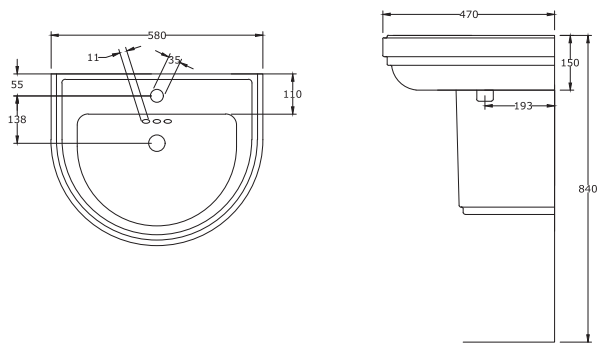

# NATHALIA

\*All dimensions are in mm

Wash Basin (Table Top)

LILY

65 cm Square Wash Basin with Full Pedestal

TOPAZ

58 cm D Shape (Table Top)

TOPAZ

\*All dimensions are in mm

65 cm Square Wash Basin (Counter Top)

TOPAZ

\*All dimensions are in mm

65 cm D Shape Wash Basin with Semi Pedestal

TOPAZ

58 cm Square Wash Basin with Full Pedestal

TOPAZ

58 cm D Shape Wash Basin with Semi Pedestal

TOPAZ

\*All dimensions are in mm

60 cm Wash Basin (Counter Top)

THAMES

55 cm Wash Basin with Semi Pedestal

THAMES

40 cm Wash Basin with Semi Pedestal