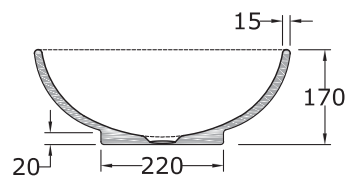

*All dimensions are in mm