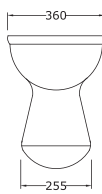

CC "P" Trap Water Closet

THAMES

60 cm Wash Basin with Semi Pedestal

THAMES

\*All dimensions are in mm

CC BTW "P" Trap Water Closet

THAMES

Wall Hung Water Closet

BRIXIA

\*All dimensions are in mm

60 cm Wash Basin with Semi Pedestal

BRIXIA

Water Closet

BRIXIA

\*All dimensions are in mm

60 cm Wash Basin with Full Pedestal

**BRIXIA**

"P" Trap Water Closet

**MARGO**

Water Closet

**MARGO**

\*All dimensions are in mm

55 cm Wash Basin with Full Pedestal

MARGO

Available Sizes: 50 cm, 55 cm

Water Closet

VALENTINA

60 cm Wash Basin with Full Pedestal

VALENTINA

\*All dimensions are in mm