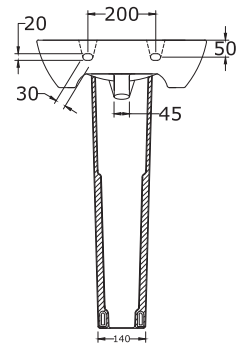

58 cm D Shape Wash Basin with Semi Pedestal

TOPAZ

\*All dimensions are in mm

60 cm Wash Basin (Counter Top)

THAMES

55 cm Wash Basin with Semi Pedestal

THAMES

40 cm Wash Basin with Semi Pedestal

THAMES

\*All dimensions are in mm

SP Wash Basin with Full Pedestal

THAMES

50 cm Wash Basin with Full Pedestal

THAMES

45 cm Wash Basin with Full Pedestal

NEO

\*All dimensions are in mm

50 cm Wash Basin with Full Pedestal

NOVA

Available Sizes: 50 cm, 60 cm

50 cm Wash Basin with Full Pedestal

ORIANA

Available Sizes: 50 cm, 60 cm

50 cm Wash Basin with Full Pedestal

RITZ

\*All dimensions are in mm

55 cm Wash Basin with Full Pedestal

VICTORIA

60 cm Wash Basin with Full Pedestal

VIKING

\*All dimensions are in mm

Full Pedestal