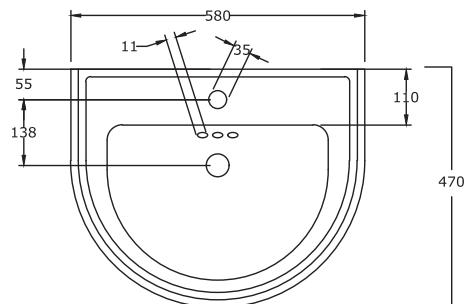

# NATHALIA

\*All dimensions are in mm

Wash Basin (Table Top)

LILY

65 cm Square Wash Basin with Full Pedestal

TOPAZ

58 cm D Shape (Table Top)

TOPAZ

\*All dimensions are in mm

65 cm Square Wash Basin (Counter Top)

TOPAZ

\*All dimensions are in mm

65 cm D Shape Wash Basin with Semi Pedestal

TOPAZ

58 cm Square Wash Basin with Full Pedestal

TOPAZ

58 cm D Shape Wash Basin with Semi Pedestal

TOPAZ

\*All dimensions are in mm

60 cm Wash Basin (Counter Top)

THAMES

55 cm Wash Basin with Semi Pedestal

THAMES

40 cm Wash Basin with Semi Pedestal