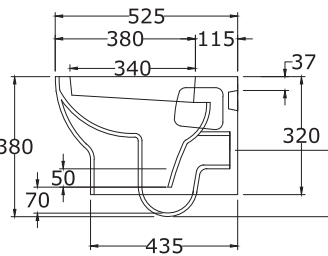

CC "P" Trap Water Closet

THAMES

60 cm Wash Basin with Semi Pedestal

THAMES

\*All dimensions are in mm

CC BTW "P" Trap Water Closet

THAMES

Wall Hung Water Closet

BRIXIA

\*All dimensions are in mm

60 cm Wash Basin with Semi Pedestal

BRIXIA

Water Closet

BRIXIA

\*All dimensions are in mm

60 cm Wash Basin with Full Pedestal

**BRIXIA**

"P" Trap Water Closet

**MARGO**

Water Closet

**MARGO**

\*All dimensions are in mm

55 cm Wash Basin with Full Pedestal

MARGO

Available Sizes: 50 cm, 55 cm

Water Closet

VALENTINA

60 cm Wash Basin with Full Pedestal

VALENTINA

\*All dimensions are in mm