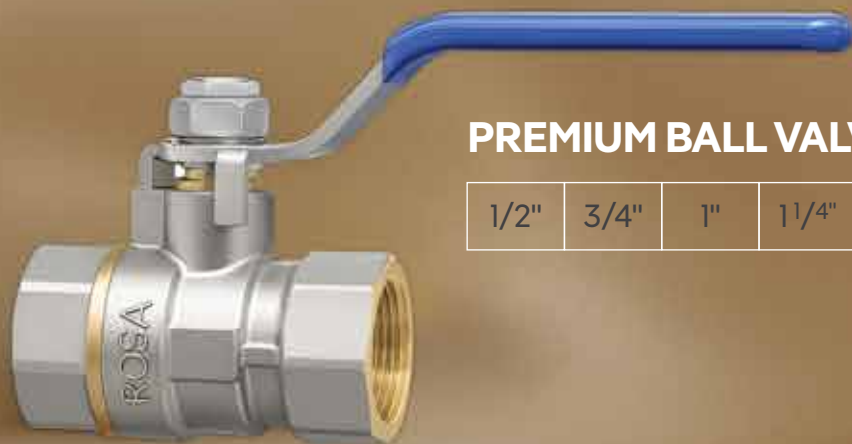

VALVE

PREMIUM BALL VALVE

1/2"	3/4"	1"	1 1/4"	1 1/2"	2"