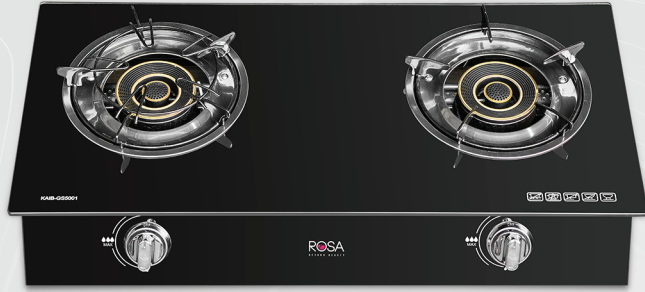

Type: Built-in

Panel: Black tempered glass, 6mm

Burner Type: Cast iron burner, Brass burner & Aux aluminum alloy burner

Pan Support: Steel with enamel coating

Tray: Steel with enamel coating

Size: 900 × 480 × 165 mm

Tray: Steel with enamel coating

Size: 750 × 420 × 157 mm

VELLURA KITCHEN HOOD

KAIB-SH101

- Special Feature:** Dual turbo motor
- Body & Finish:** Black coated seamless body
- Motor:** Copper motor, 150+150W
- Control Type:** Touch & Gesture control (3 speeds)
- Lighting:** LED light, 3W
- Suction Power:** 1000 m³/h
- Cleaning Function:** Heat auto clean
- Oil Cup:** Long black coated oil cup
- Size:** 825 × 245 × 580 mm

GRAZIA HOB 2 BURNER

KAIB-H2001

- Special Features:** Flame failure protection & Auto ignition with blue flame
- Type:** Built-in
- Panel:** Glossy black marble panel, 10mm
- Burner Type:** Full brass burner cap
- Pan Support:** Square pan support includes one small pan support
- Tray:** Steel with enamel coating
- Size:** 750 × 430 mm

VERVE GLASS STOVE 2 BURNER

KAIB-GS5001

Special Feature: Auto ignition

Type: Table top

Panel & Body: Tempered glass panel & black body

Burner Type: Cast iron burner with 2 brass burner caps

Pan Support: Electroplated pan support with one grill support