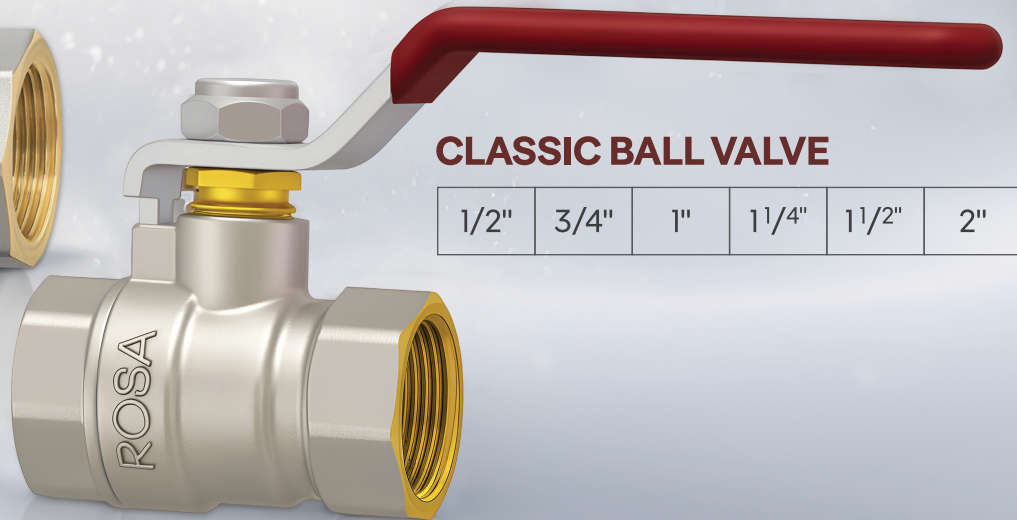

ROSA

BEYOND BEAUTY

PREMIUM BALL VALVE

1/2"	3/4"	1"	1 1/4"	1 1/2"	2"
------	------	----	--------	--------	----

CLASSIC BALL VALVE

1/2"	3/4"	1"	1 1/4"	1 1/2"	2"
------	------	----	--------	--------	----

■ 100% PURE BRASS BODY

■ DURABLE QUALITY BUILD

■ LONG SERVICE LIFE

■ EASY INSTALLATION

**PREMIUM
CHECK VALVE**

1/2"

3/4"

**PREMIUM
GAS VALVE**

1/2"