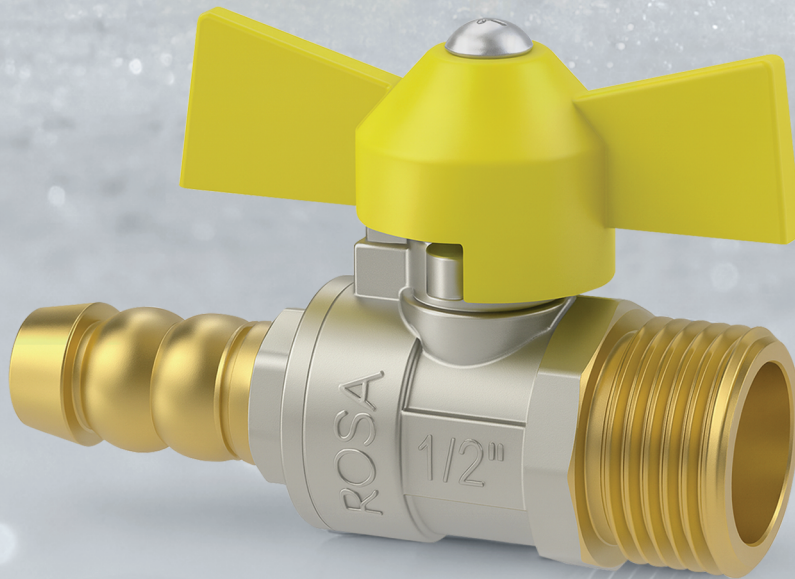

ROSA

BEYOND BEAUTY

PREMIUM BALL VALVE

1/2"	3/4"	1"	1 1/4"	1 1/2"	2"
------	------	----	--------	--------	----

CLASSIC BALL VALVE

1/2"	3/4"	1"	1 1/4"	1 1/2"	2"
------	------	----	--------	--------	----

■ 100% PURE BRASS BODY

■ DURABLE QUALITY BUILD

■ LONG SERVICE LIFE

■ EASY INSTALLATION

**PREMIUM
CHECK VALVE**

1/2"

3/4"

**PREMIUM
GAS VALVE**

1/2"